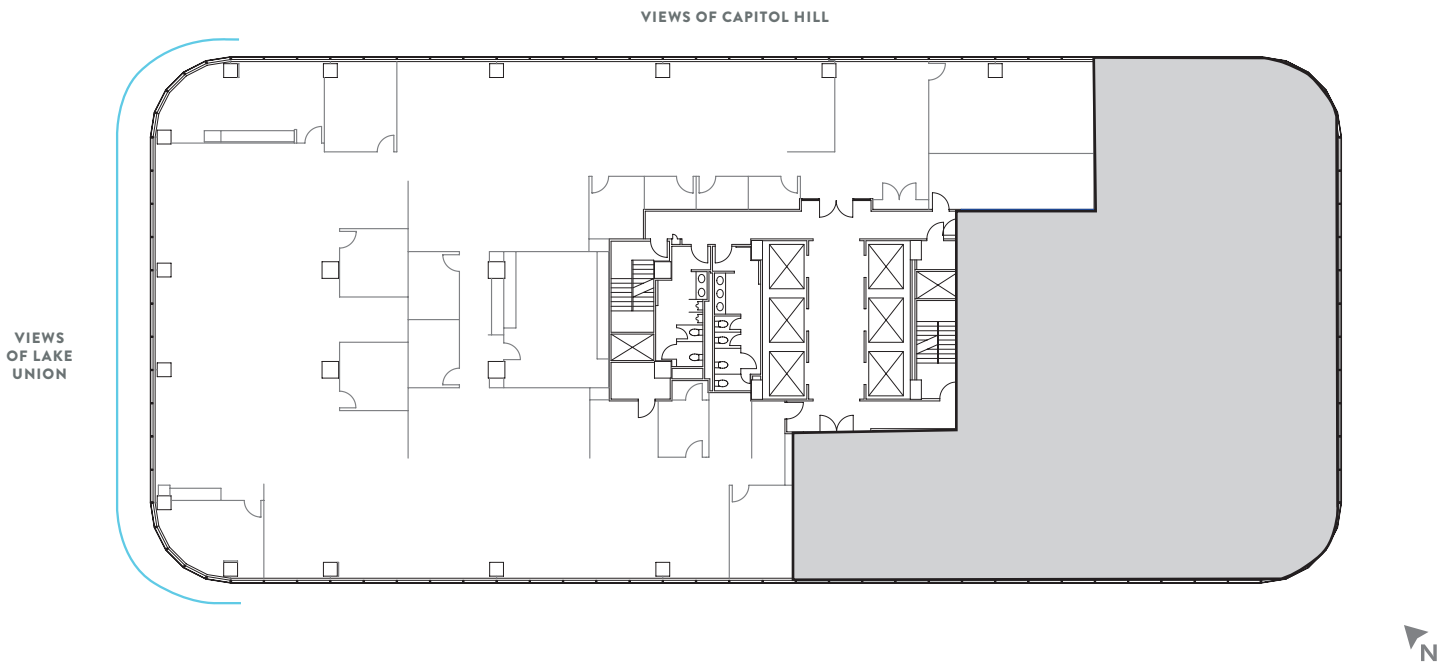

West Building

Suite 800

- 13,446 RSF
- Available Now

[▶ VIRTUAL TOUR](#)

[↑ BACK TO AVAILABLE SPACE](#)

1100 Olive Way / 1730 Minor Avenue Seattle WA 98101
metparkseattle.com

BEACON

BRODERICK
GROUP