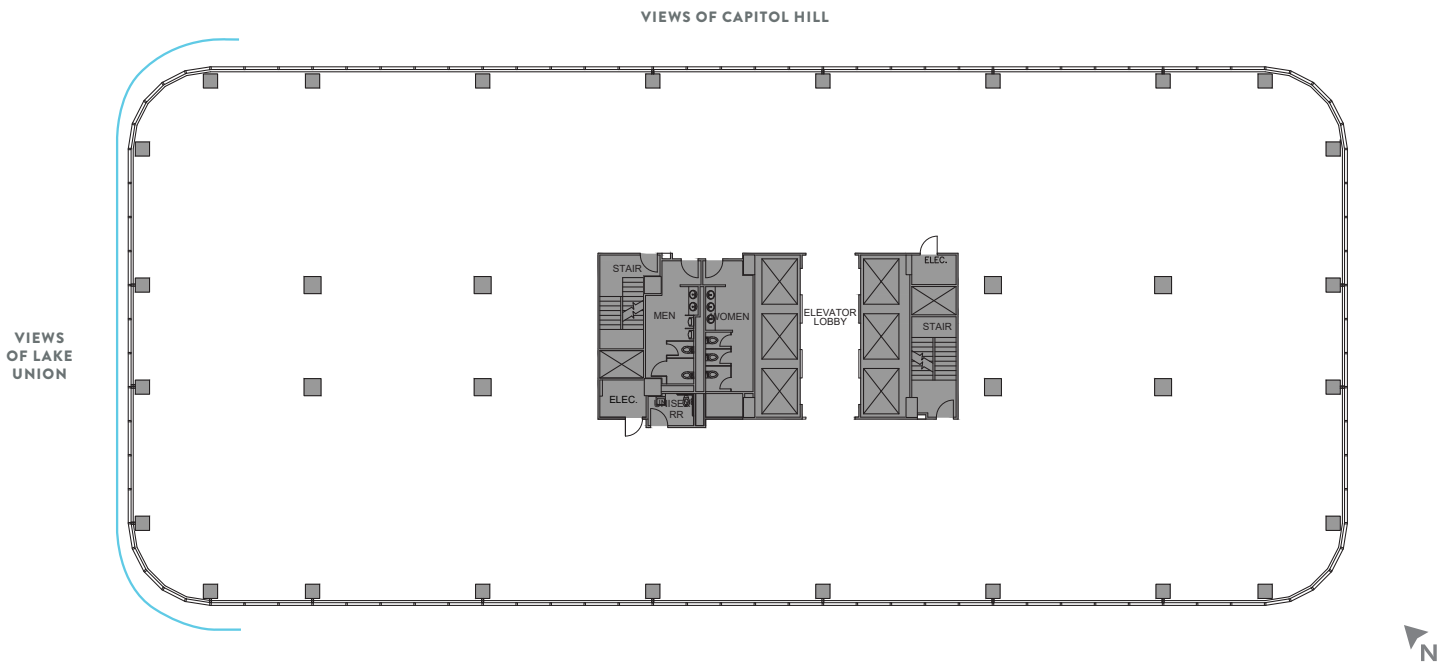

West Building

Suite 400

- 21,214 RSF
- Available Now

[▶ VIRTUAL TOUR](#)

[↑ BACK TO AVAILABLE SPACE](#)

1100 Olive Way / 1730 Minor Avenue Seattle WA 98101
metparkseattle.com

BEACON

BRODERICK
GROUP