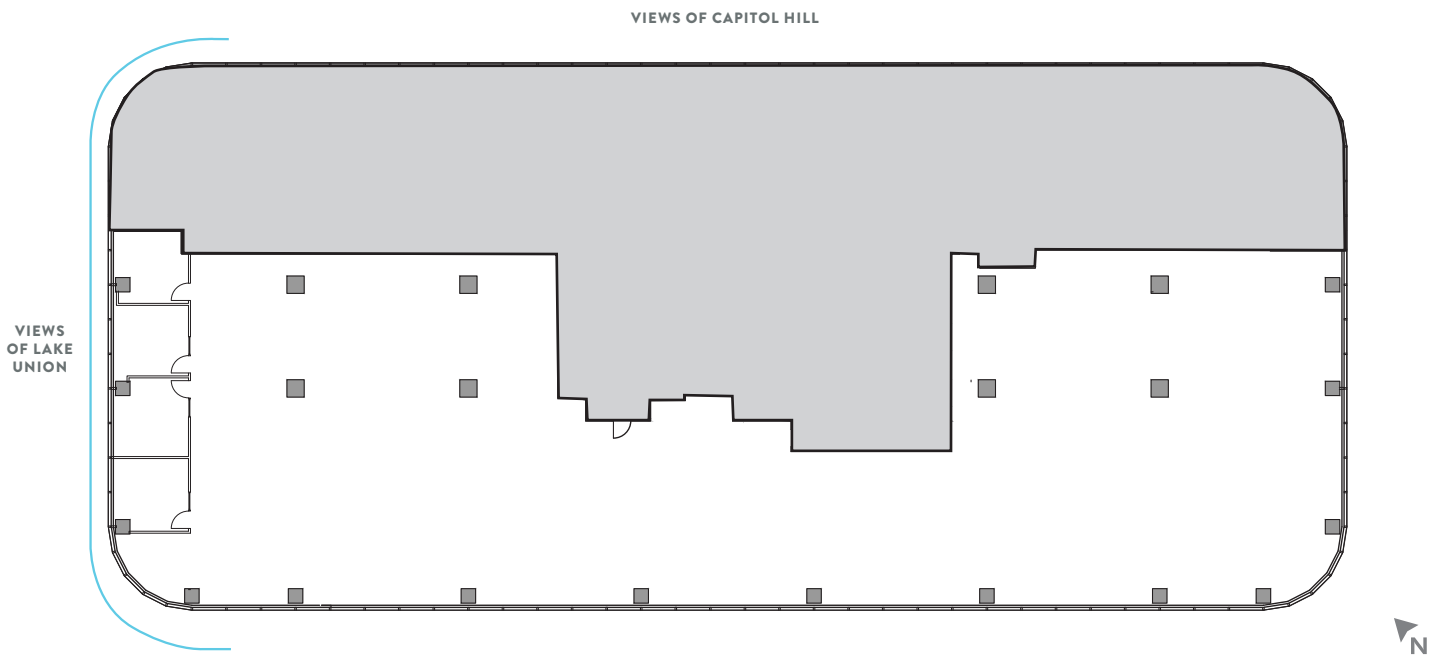

West Building

Suite 1580

- 13,505 RSF
- Available Now

[▶ VIRTUAL TOUR](#)

[↑ BACK TO AVAILABLE SPACE](#)

1100 Olive Way / 1730 Minor Avenue Seattle WA 98101
metparkseattle.com

BEACON

BRODERICK
GROUP