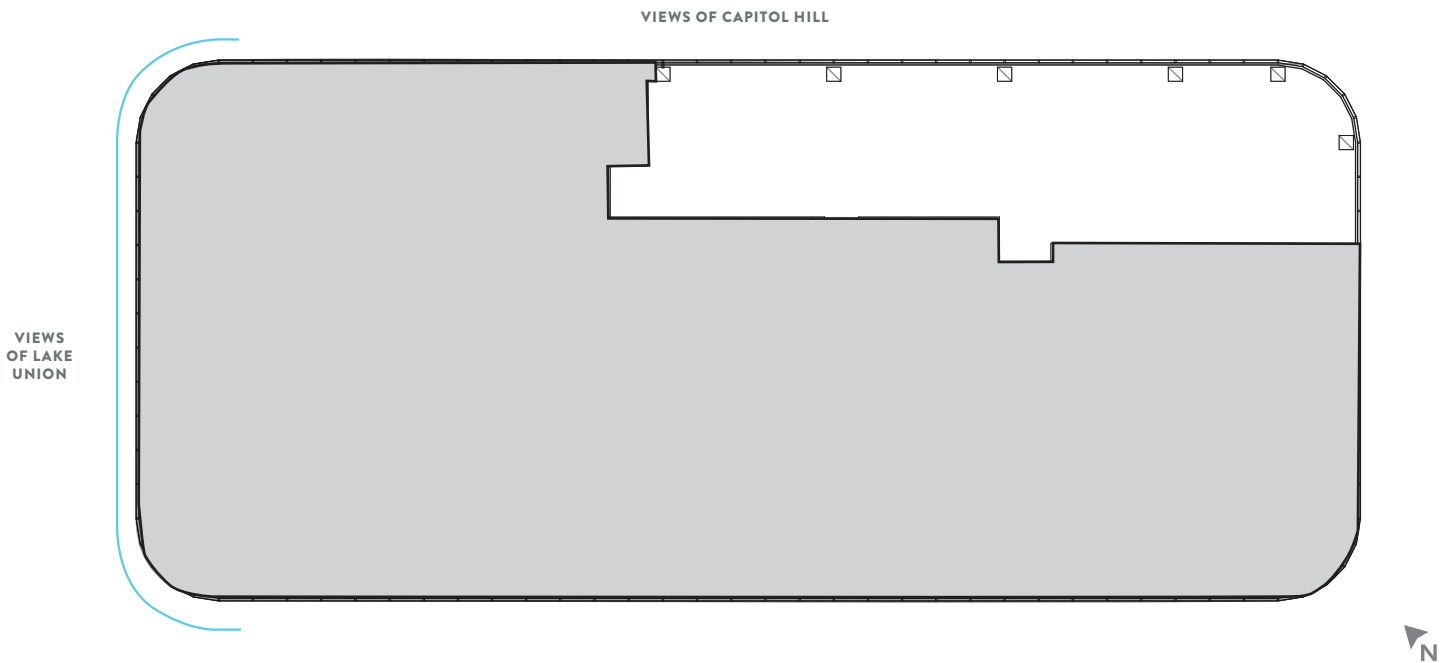

West Building

# Suite 1550

- 4,435 RSF
- Available Now

[▶ VIRTUAL TOUR](#)

[↑ BACK TO AVAILABLE SPACE](#)

1100 Olive Way / 1730 Minor Avenue Seattle WA 98101  
[metparkseattle.com](http://metparkseattle.com)

BEACON

BRODERICK  
GROUP