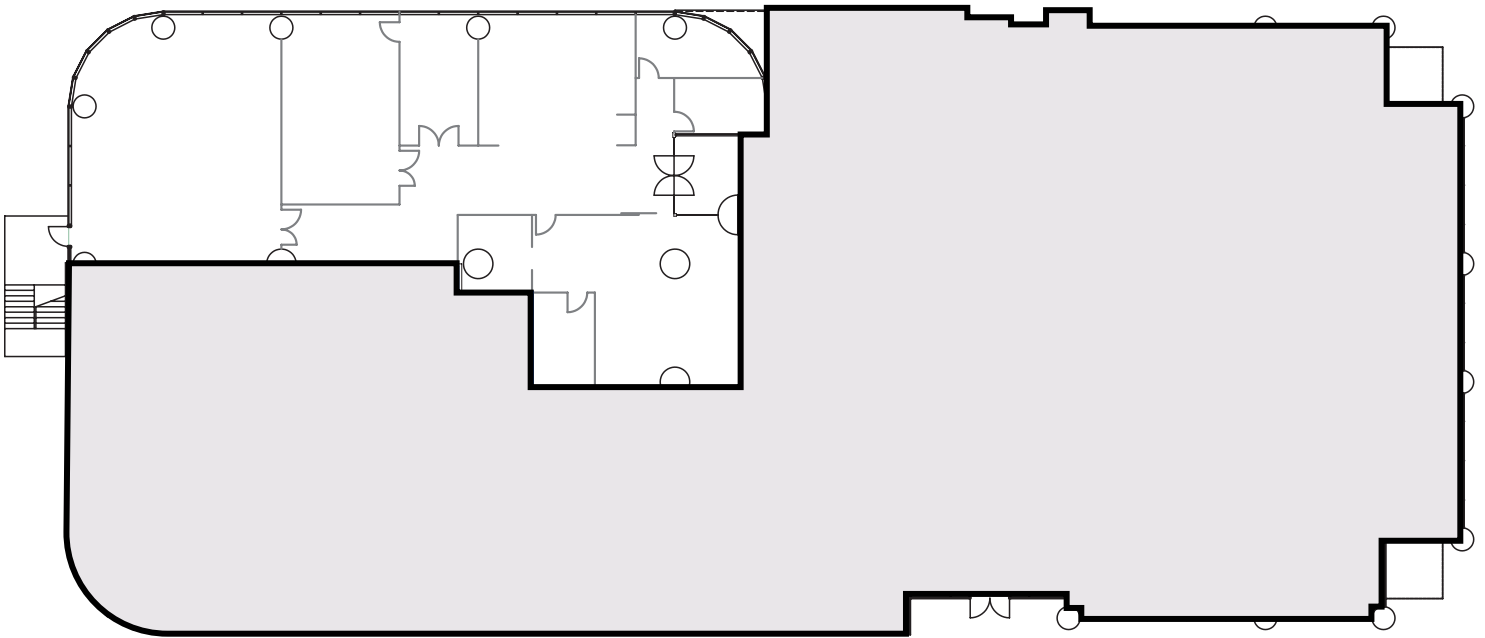

West Building

Suite 150

- 5,573 RSF
- Available Now

[▶ VIRTUAL TOUR](#)

[↑ BACK TO AVAILABLE SPACE](#)

1100 Olive Way / 1730 Minor Avenue Seattle WA 98101
metparkseattle.com

BEACON

BRODERICK
GROUP