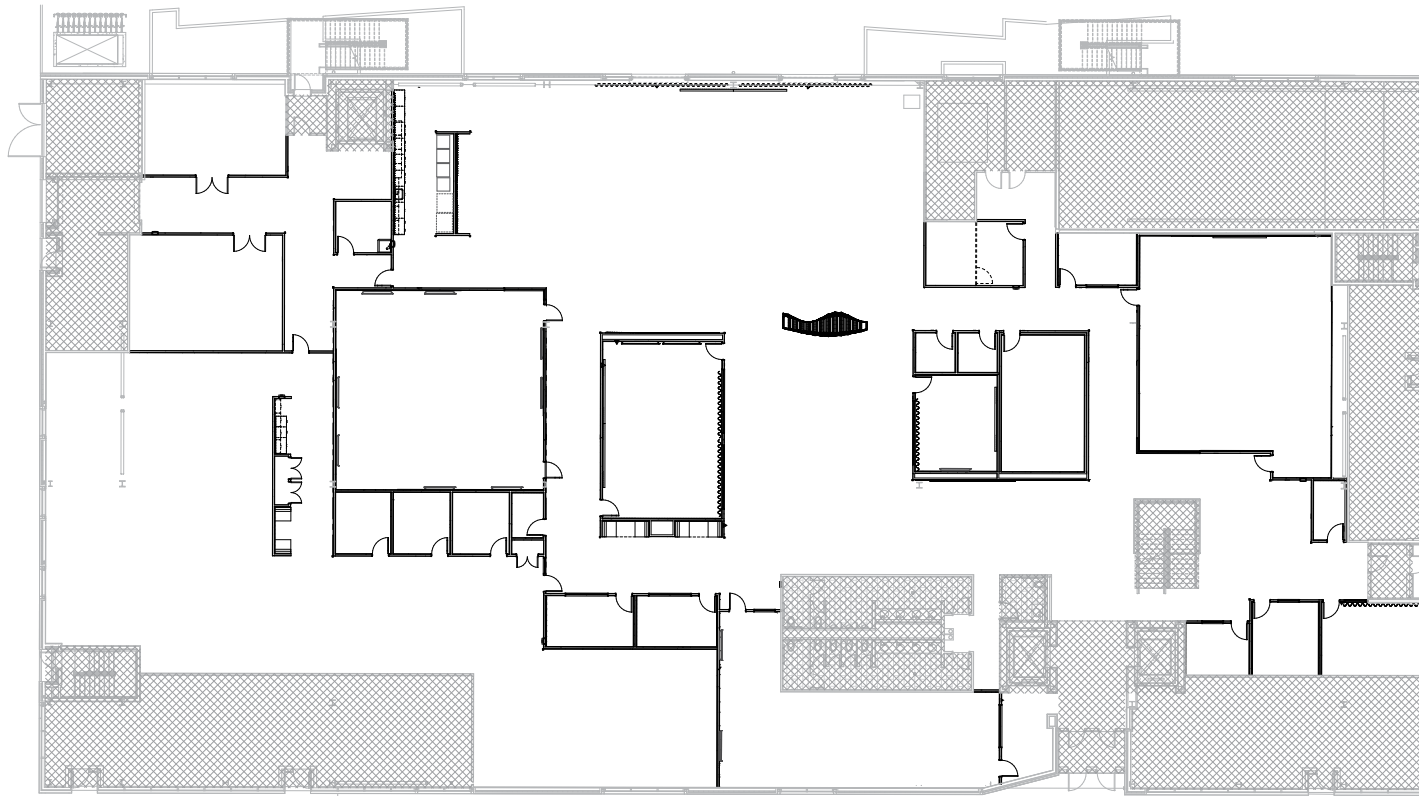

# BLOCK 14

spring district

12280 NE District Way | Bellevue, WA

## First Floor

27,864 SF  
Existing Build out

[CLICK TO VIEW VIRTUAL TOUR](#)

## First Floor

27,864 SF  
Test Fit

#### FLOOR 1

Large Conference Room	3
Small Meeting Room	2
Focus Room	3
Huddle	3
Office	2
Workstations	36
Open Collaboration	1
Training Room	1
Large Meeting	1
All Hands	1
Fitness	1
Storage	1
Copy	0
Coffee/Snack	1