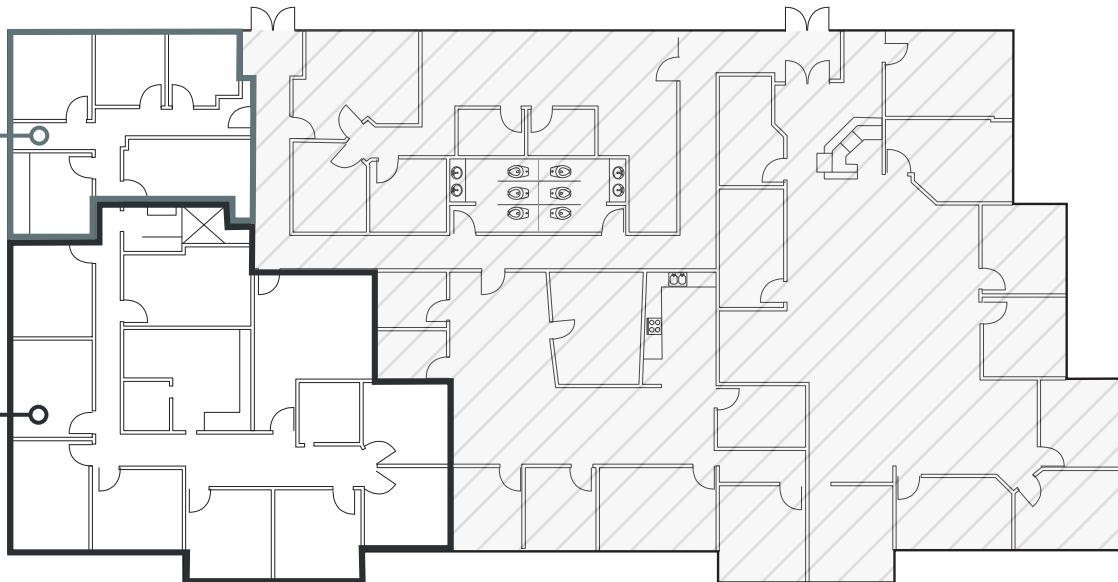

KIRKLAND 405

CORPORATE CENTER, BLDG. D

SUITE B

991 RSF - AVAILABLE NOW

- Perimeter private office layout and small kitchenette
- Asking Price: \$28/RSF, NNN
- *Can be combined with Suite A for a total of 4,030 RSF*

SUITE A

3,039 RSF - AVAILABLE NOW

- Perimeter private office layout and small kitchenette
- Asking Price: \$28/RSF, NNN
- *Can be combined with Suite B for a total of 4,030 RSF*