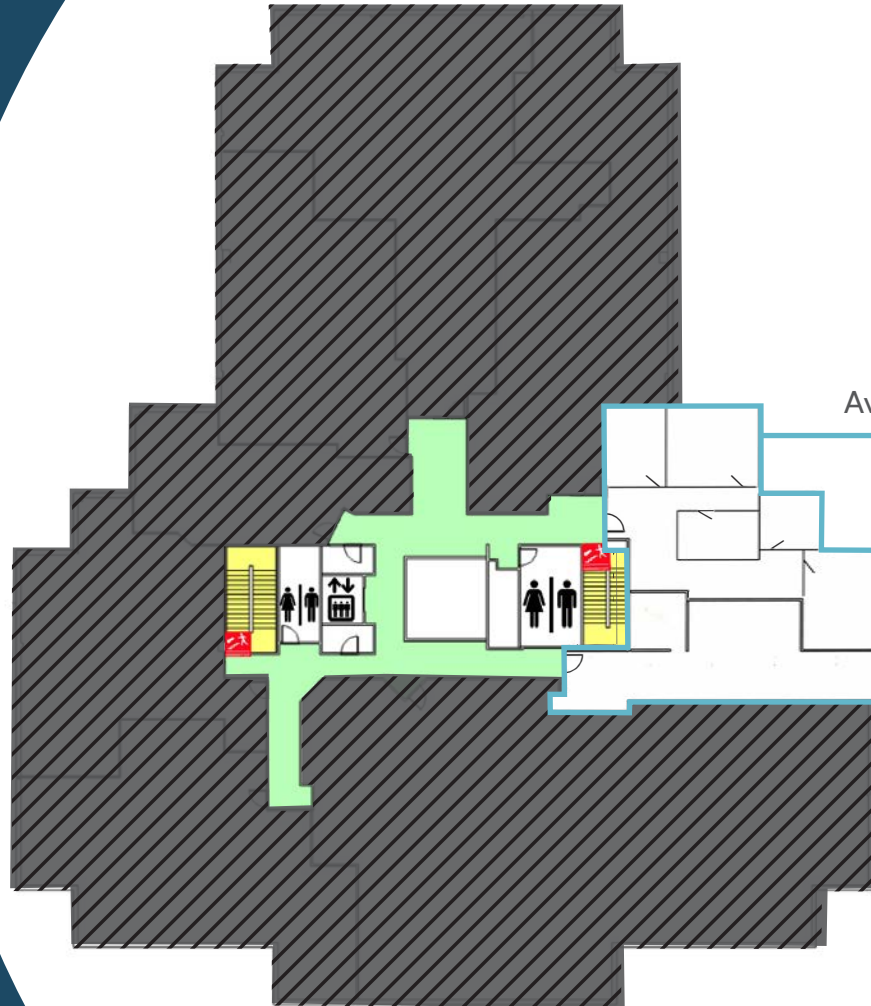

EASTRIDGE CORPORATE CENTER

BUILDING B
11911 NE 1st St
Bellevue, WA 98005

COLIN TANIGAWA
425.274.4283
tanigawa@broderickgroup.com

TIM CANTRELL
425.274.4292
cantrell@broderickgroup.com

BUILDING B FLOOR 3

SUITE 300
AS-BUILT
2,240 SF
Available 8/1/2026

SUITE 300
SPEC PLAN