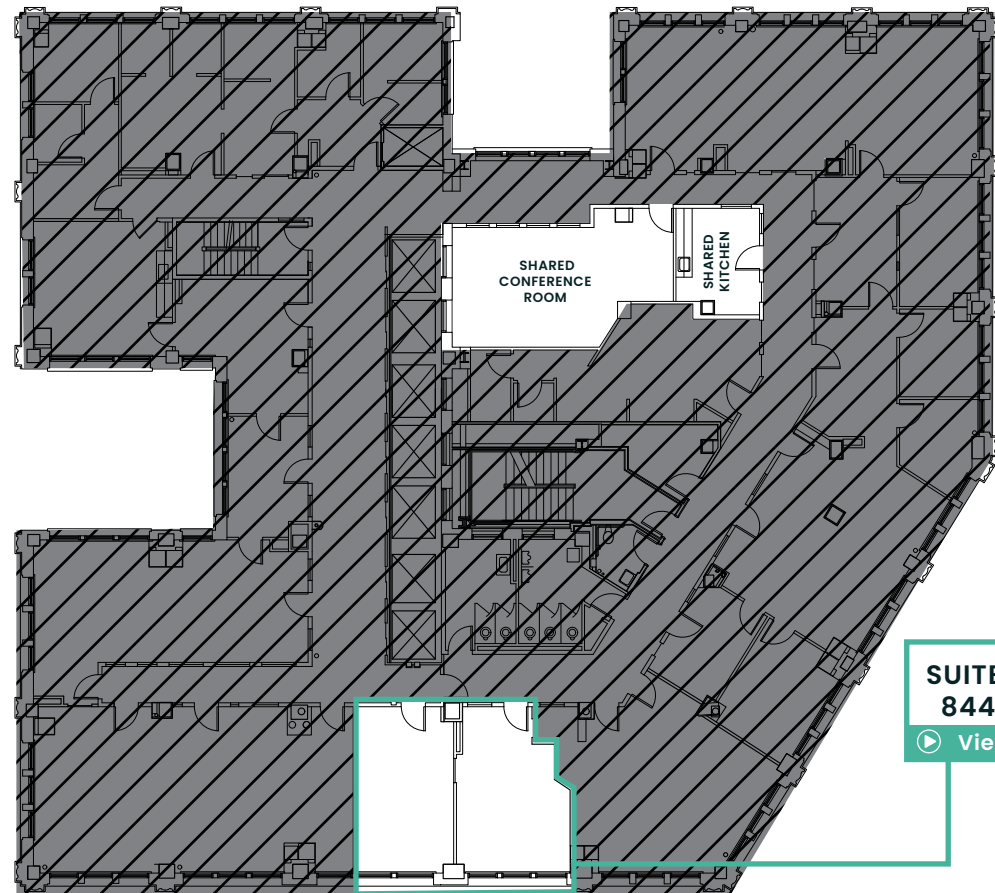

# Smith Tower

BACK TO AVAILABLE SPACE

## FLOOR 10

844 RSF  
AVAILABLE NOW

STADIUM VIEWS

WATER VIEWS