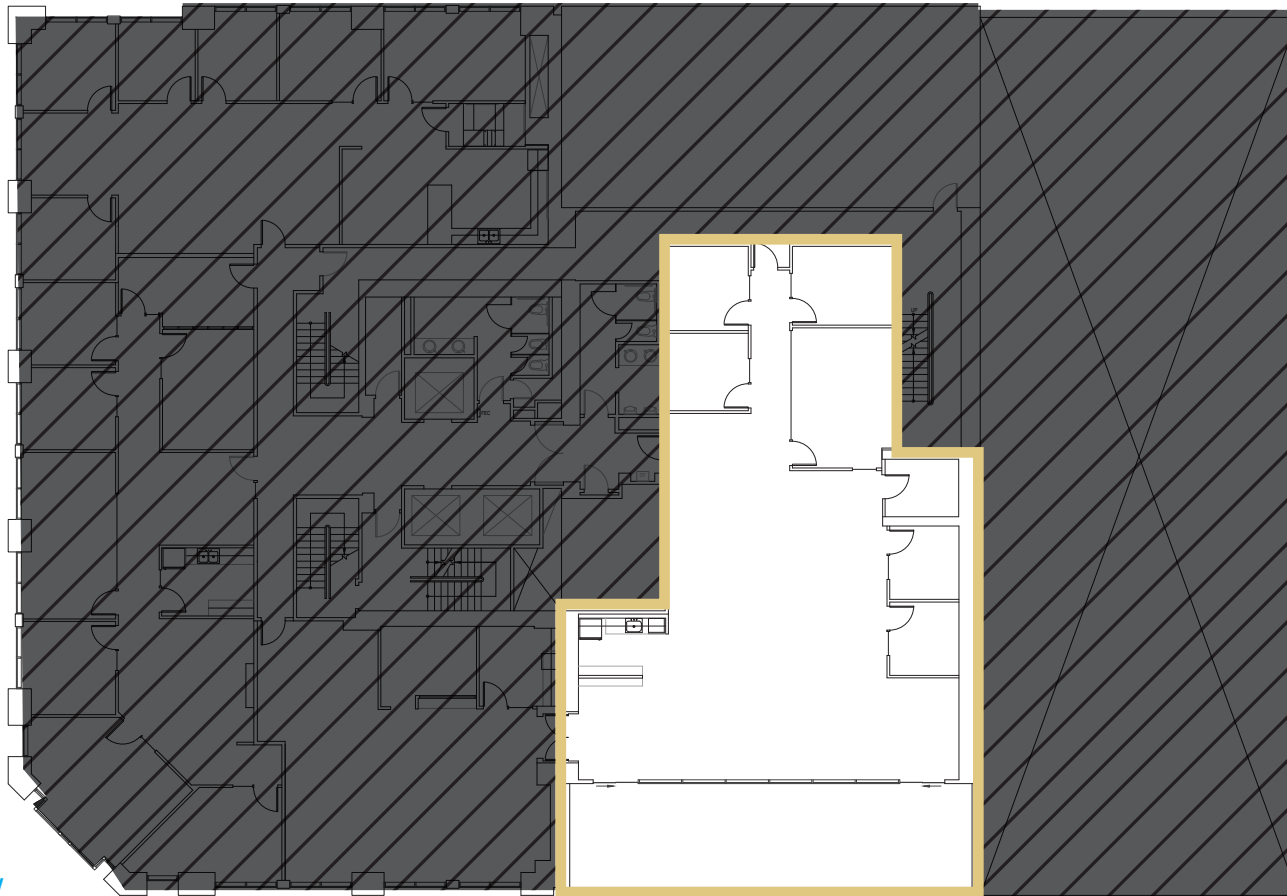

  
**OLYMPIC  
BLOCK** PIONEER  
SQUARE

BACK TO AVAILABLE SPACE

**SUITE 610**  
4,359 RSF  
AVAILABLE NOW

CLICK TO VIEW  
VIRTUAL TOUR

**BRODERICK**  
• GROUP •

LARRY ALMELEH | 206.910.0859  
almeleh@broderickgroup.com