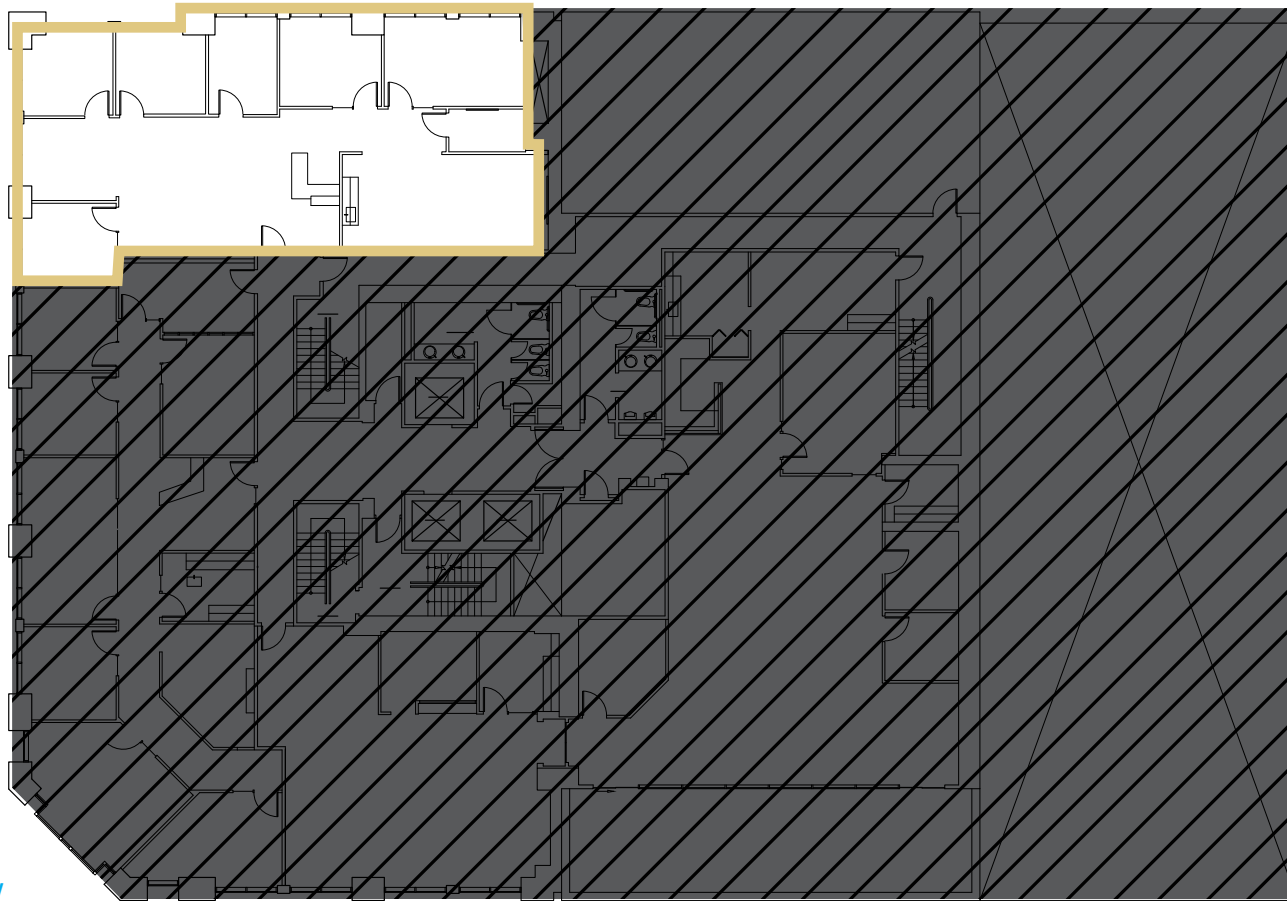

OLYMPIC BLOCK

PIONEER
SQUARE

BACK TO AVAILABLE SPACE

SUITE 606
2,682 RSF
AVAILABLE NOW

CLICK TO VIEW
VIRTUAL TOUR

BRODERICK
• GROUP •

LARRY ALMELEH | 206.910.0859
almeleh@broderickgroup.com

LAUREN HALLGRIMSON | 206.948.4440
hallgrimson@broderickgroup.com