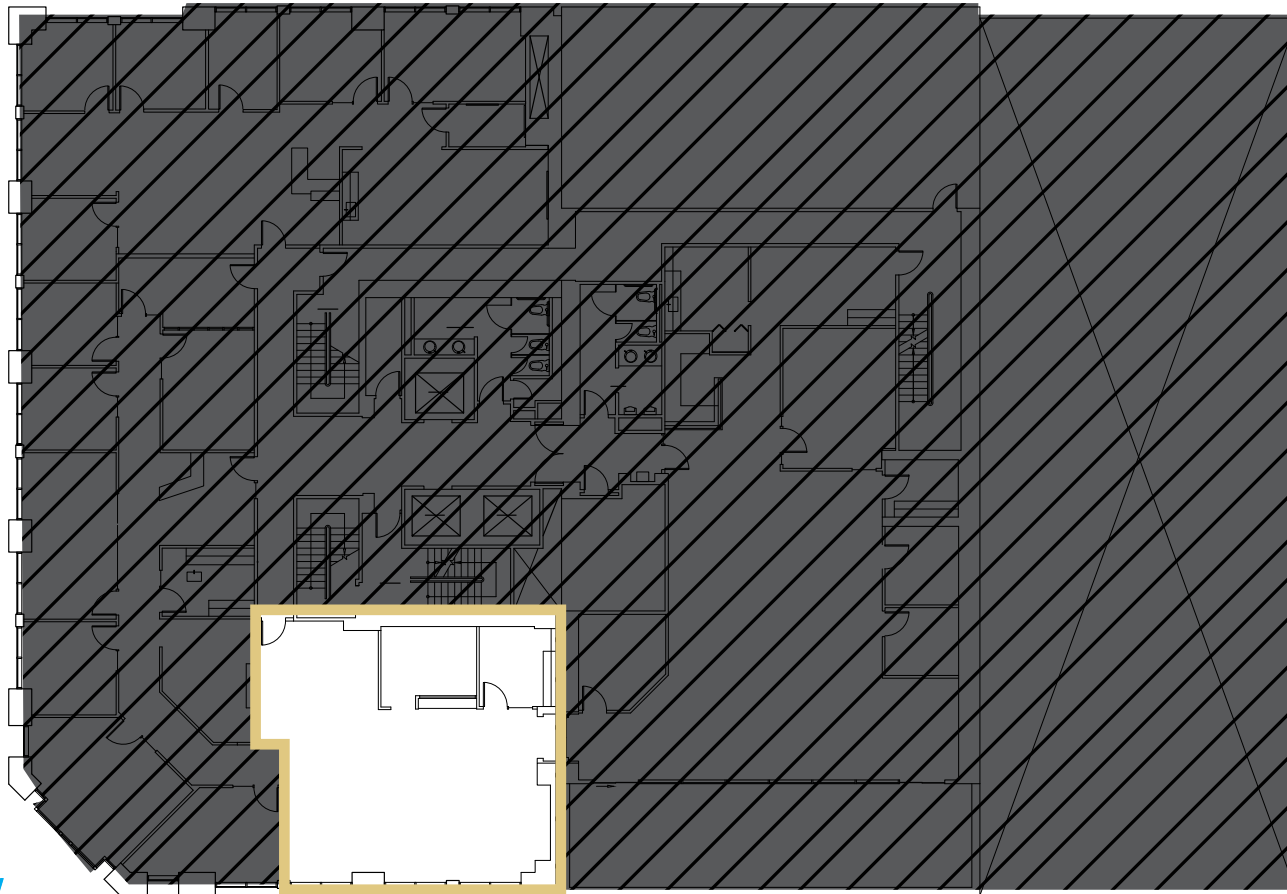

OLYMPIC BLOCK

PIONEER
SQUARE

BACK TO AVAILABLE SPACE

SUITE 602

1,718 RSF

AVAILABLE 10/1/2024

CLICK TO VIEW
VIRTUAL TOUR

BRODERICK
• GROUP •