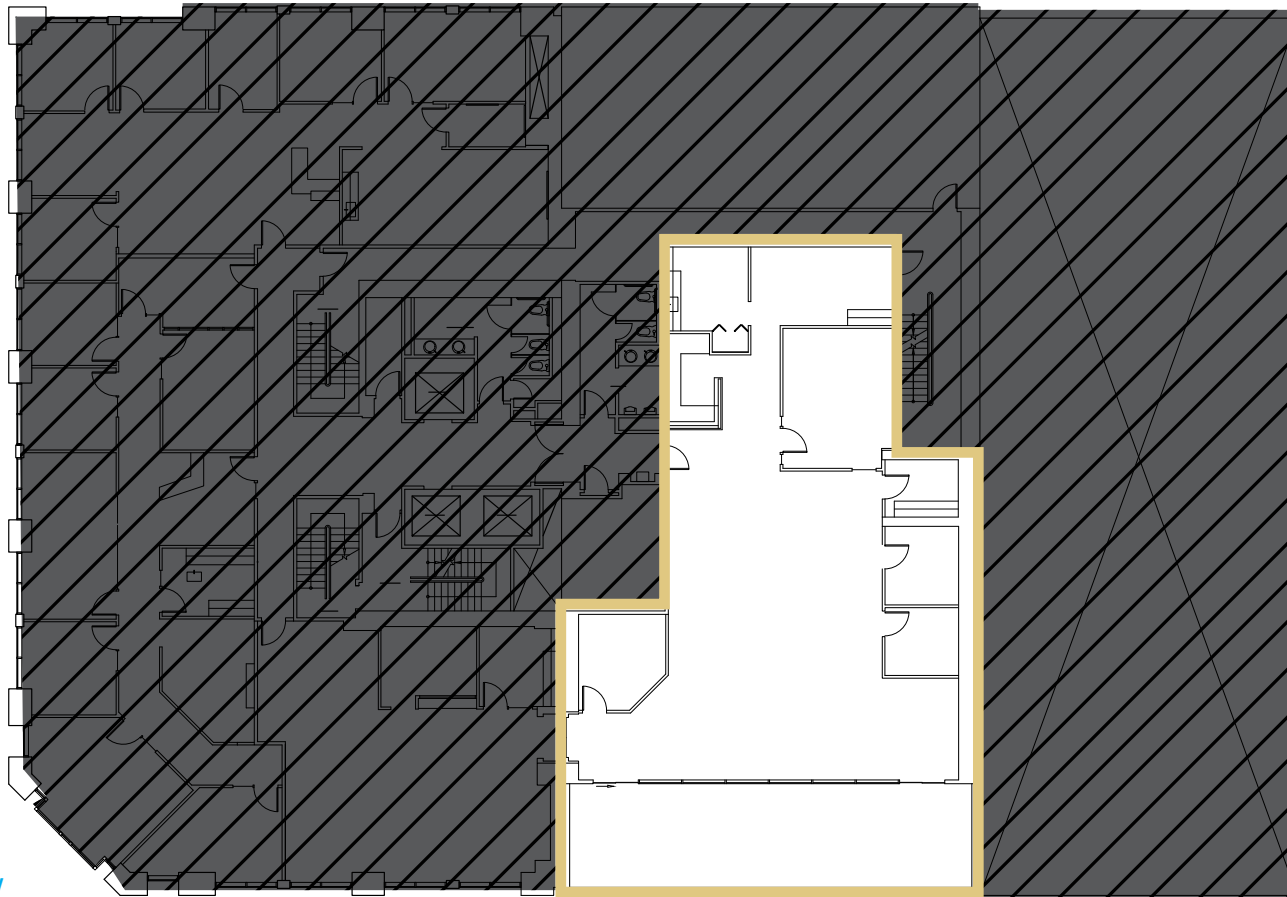

OLYMPIC BLOCK

PIONEER
SQUARE

BACK TO AVAILABLE SPACE

SUITE 600

4,120 RSF

AVAILABLE 10/1/2024

CLICK TO VIEW
VIRTUAL TOUR

BRODERICK
• GROUP •