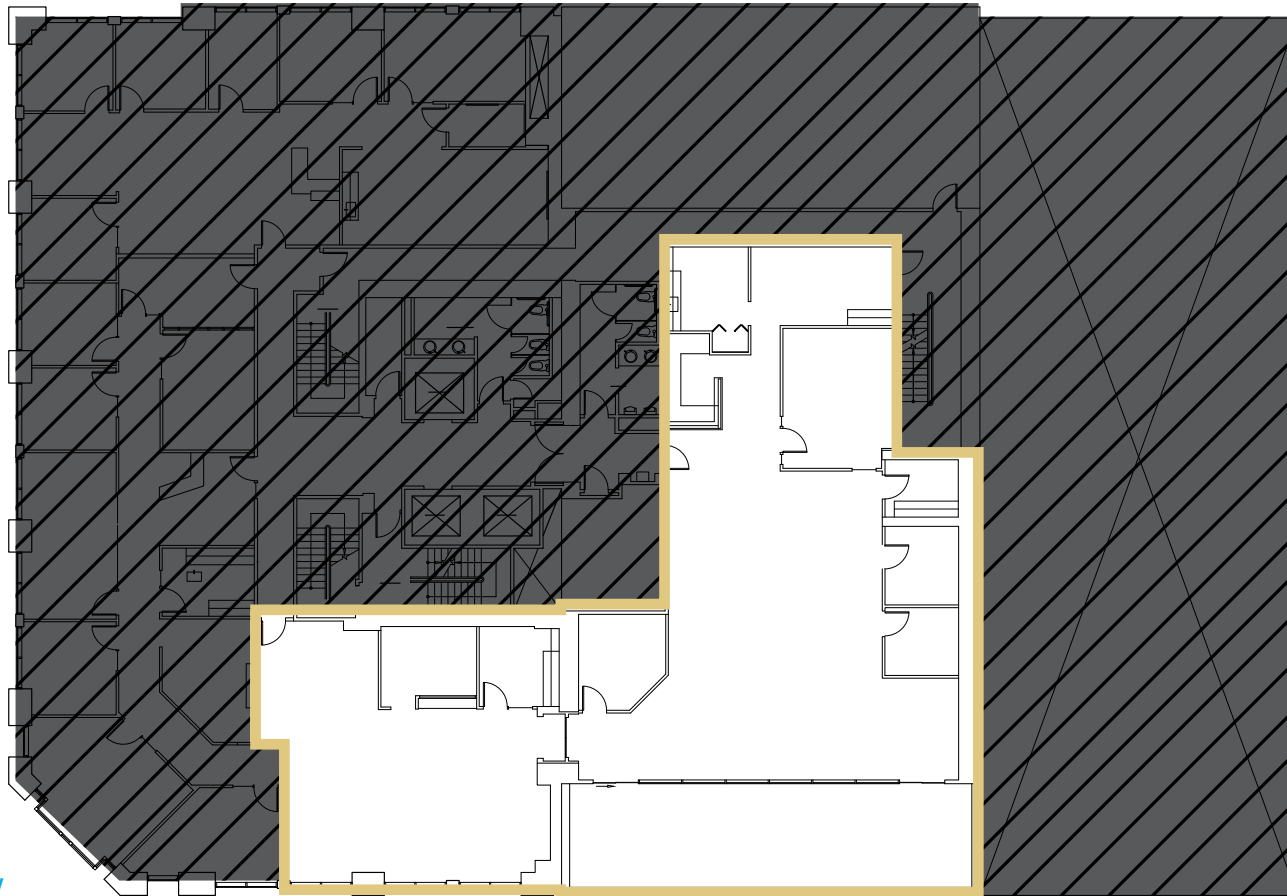

OLYMPIC BLOCK

PIONEER
SQUARE

BACK TO AVAILABLE SPACE

SUITES 600+602

5,838 RSF

AVAILABLE 10/1/2024

CLICK TO VIEW
VIRTUAL TOUR

BRODERICK
• GROUP •