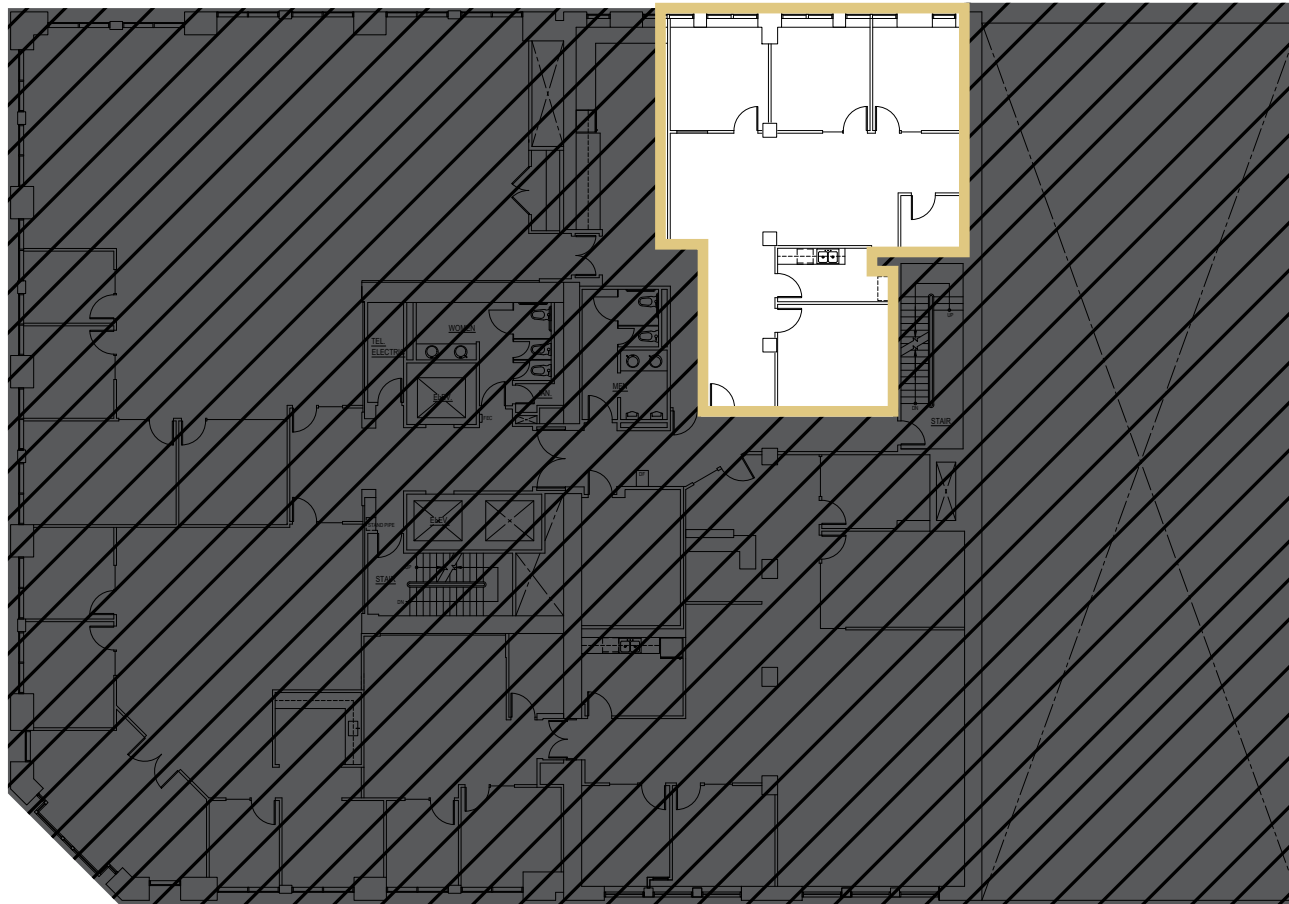

**OLYMPIC
BLOCK** PIONEER
SQUARE

 **BACK TO AVAILABLE SPACE**

SUITE 507
2,030 RSF
AVAILABLE NOW

LARRY ALMELEH | 206.910.0859
almeleh@broderickgroup.com

LAUREN HALLGRIMSON | 206.948.4440
hallgrimson@broderickgroup.com