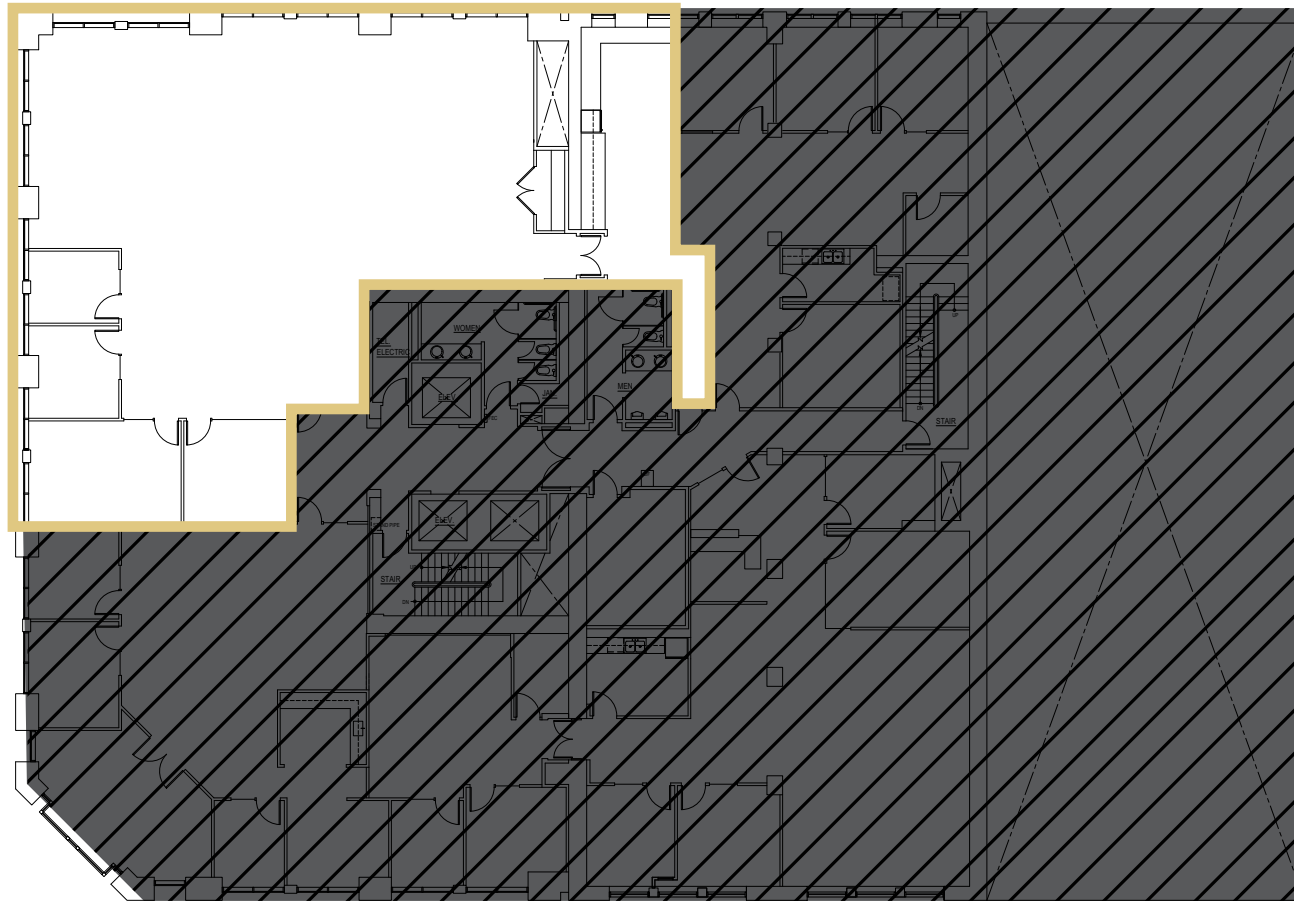

OLYMPIC BLOCK

PIONEER
SQUARE

BACK TO AVAILABLE SPACE

SUITE 500
5,016 RSF
AVAILABLE NOW

LARRY ALMELEH | 206.910.0859
almeleh@broderickgroup.com

LAUREN HALLGRIMSON | 206.948.4440
hallgrimson@broderickgroup.com