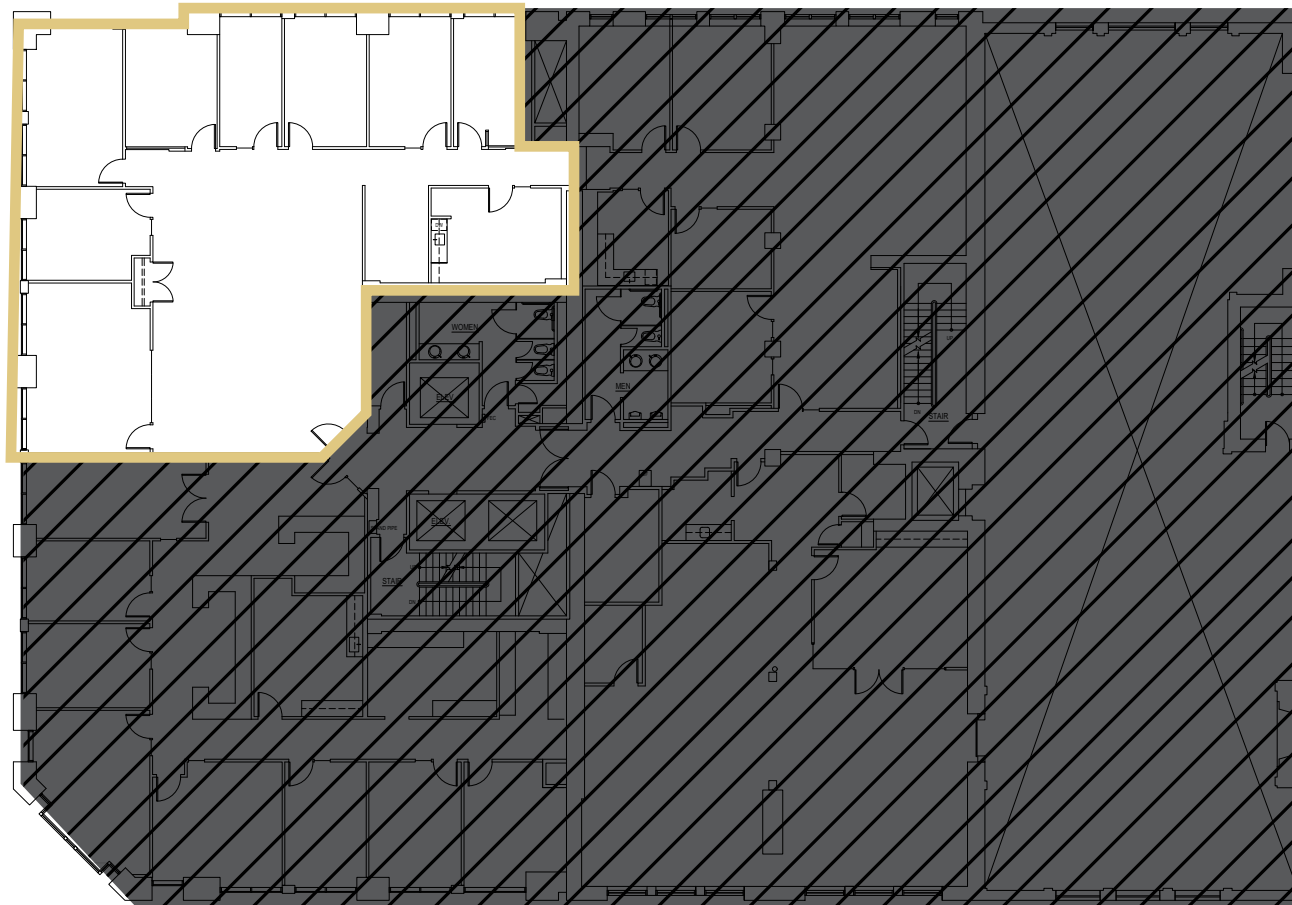

  
**OLYMPIC  
BLOCK** PIONEER  
SQUARE

 BACK TO AVAILABLE SPACE

**SUITE 402**  
3,991 RSF  
AVAILABLE NOW

LARRY ALMELEH | 206.910.0859  
almeleh@broderickgroup.com

LAUREN HALLGRIMSON | 206.948.4440  
hallgrimson@broderickgroup.com