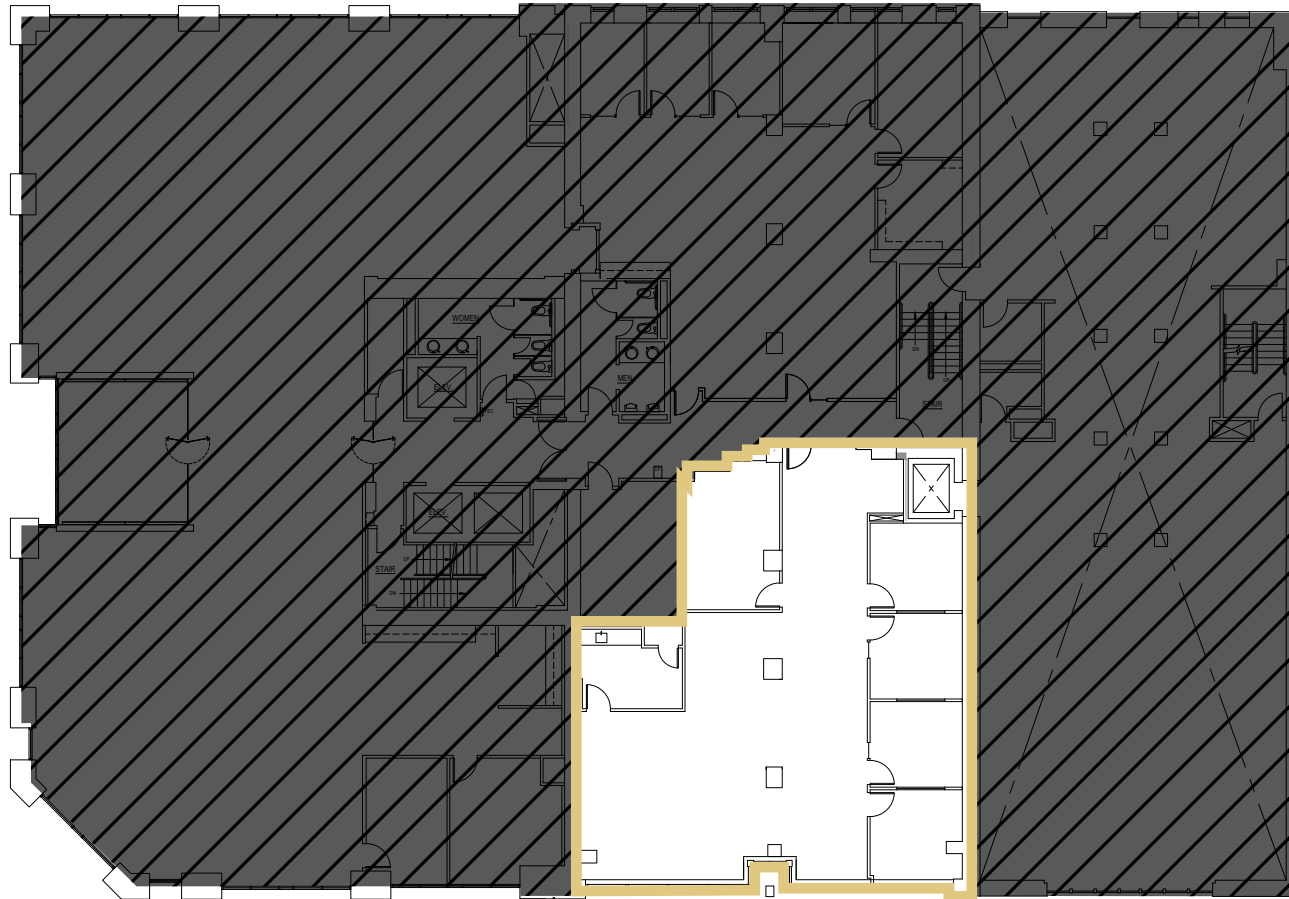

**OLYMPIC
BLOCK** PIONEER
SQUARE

BACK TO AVAILABLE SPACE

SUITE 207
2,944 RSF
AVAILABLE NOW

LARRY ALMELEH | 206.910.0859
almeleh@broderickgroup.com

LAUREN HALLGRIMSON | 206.948.4440
hallgrimson@broderickgroup.com