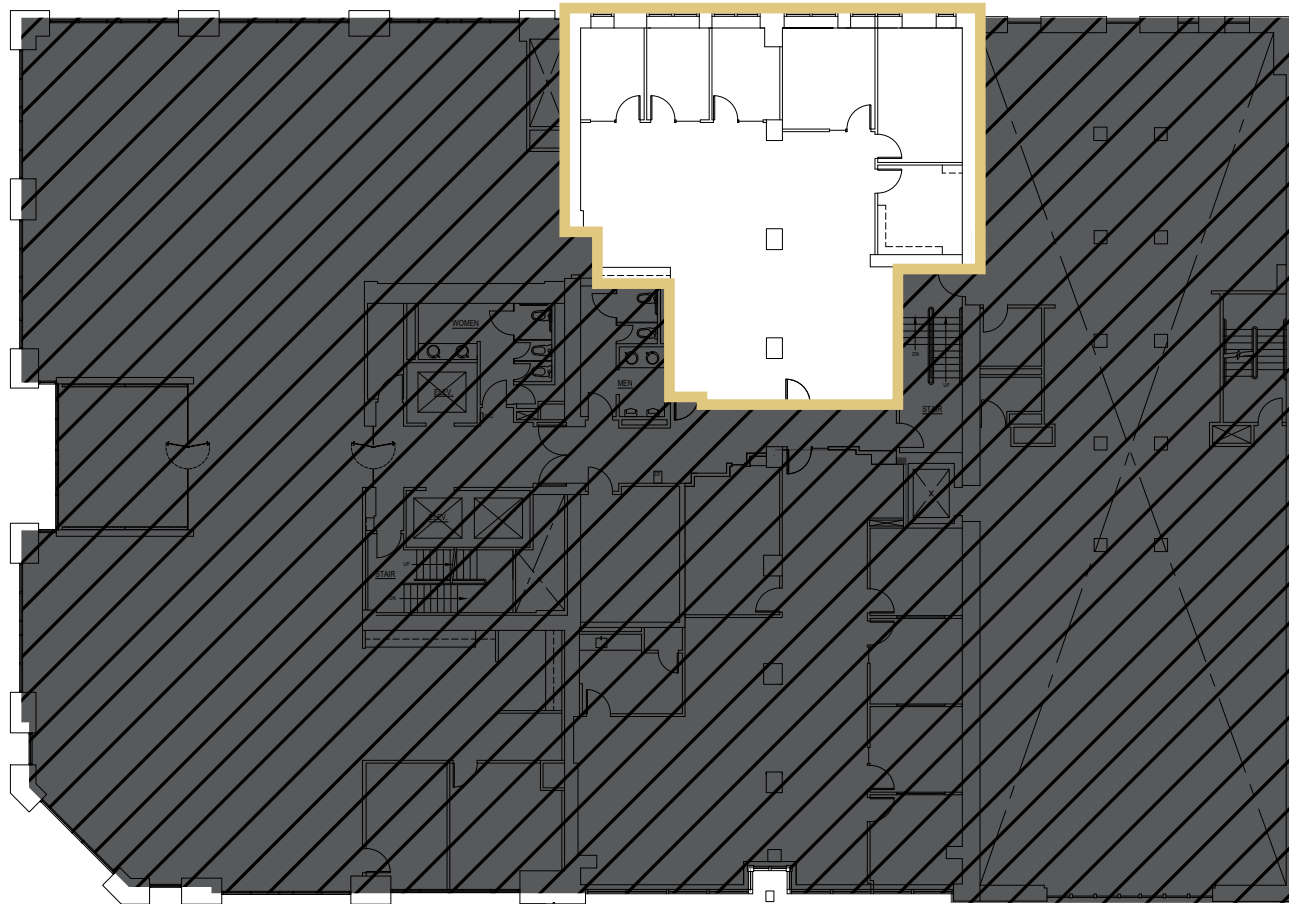

**OLYMPIC
BLOCK** PIONEER
SQUARE

 BACK TO AVAILABLE SPACE

SUITE 205
2,619 RSF
AVAILABLE NOW

LARRY ALMELEH | 206.910.0859
almeleh@broderickgroup.com

LAUREN HALLGRIMSON | 206.948.4440
hallgrimson@broderickgroup.com