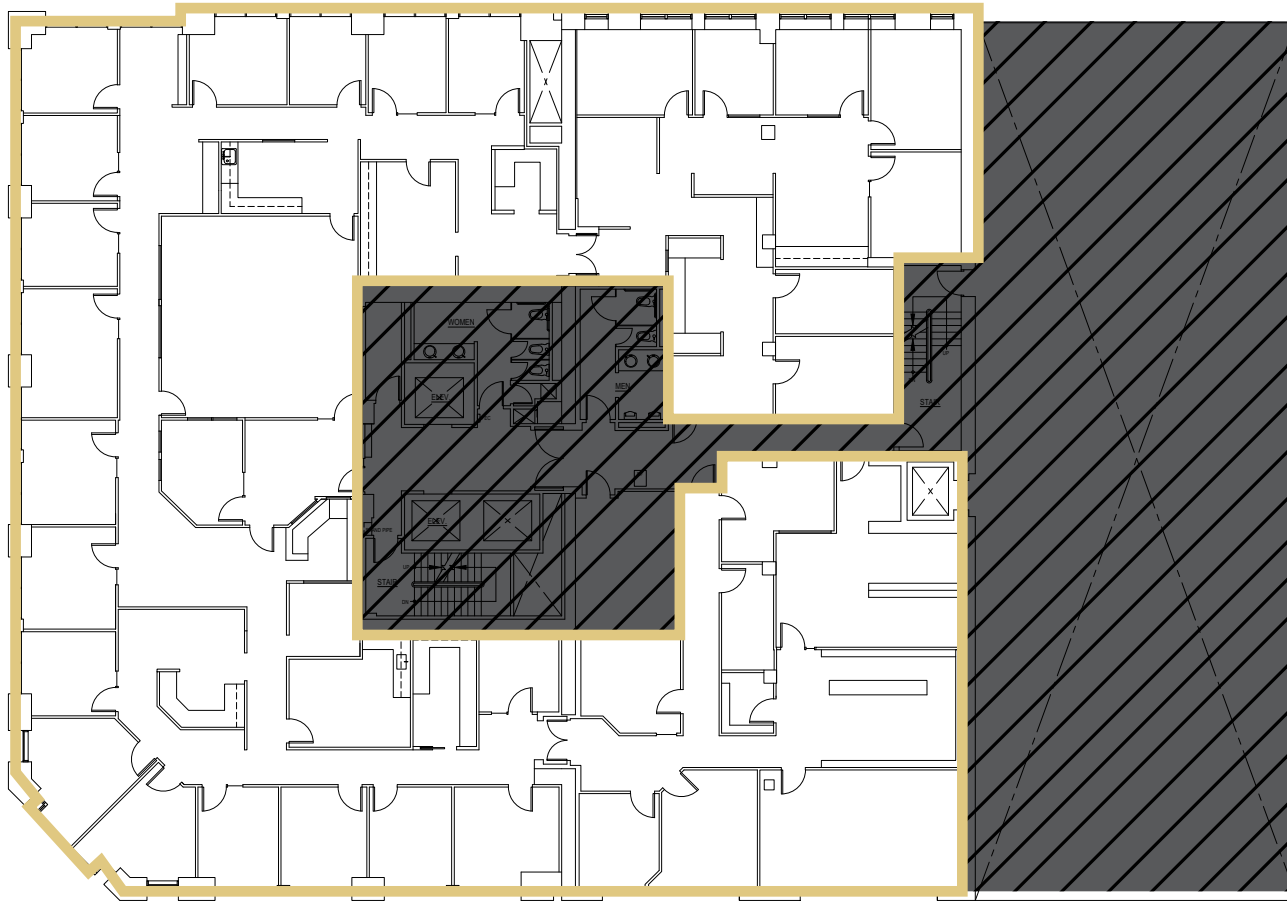

OLYMPIC BLOCK

PIONEER
SQUARE

BACK TO AVAILABLE SPACE

FLOOR 3

13,636 RSF
AVAILABLE NOW

LARRY ALMELEH | 206.910.0859
almeleh@broderickgroup.com

LAUREN HALLGRIMSON | 206.948.4440
hallgrimson@broderickgroup.com