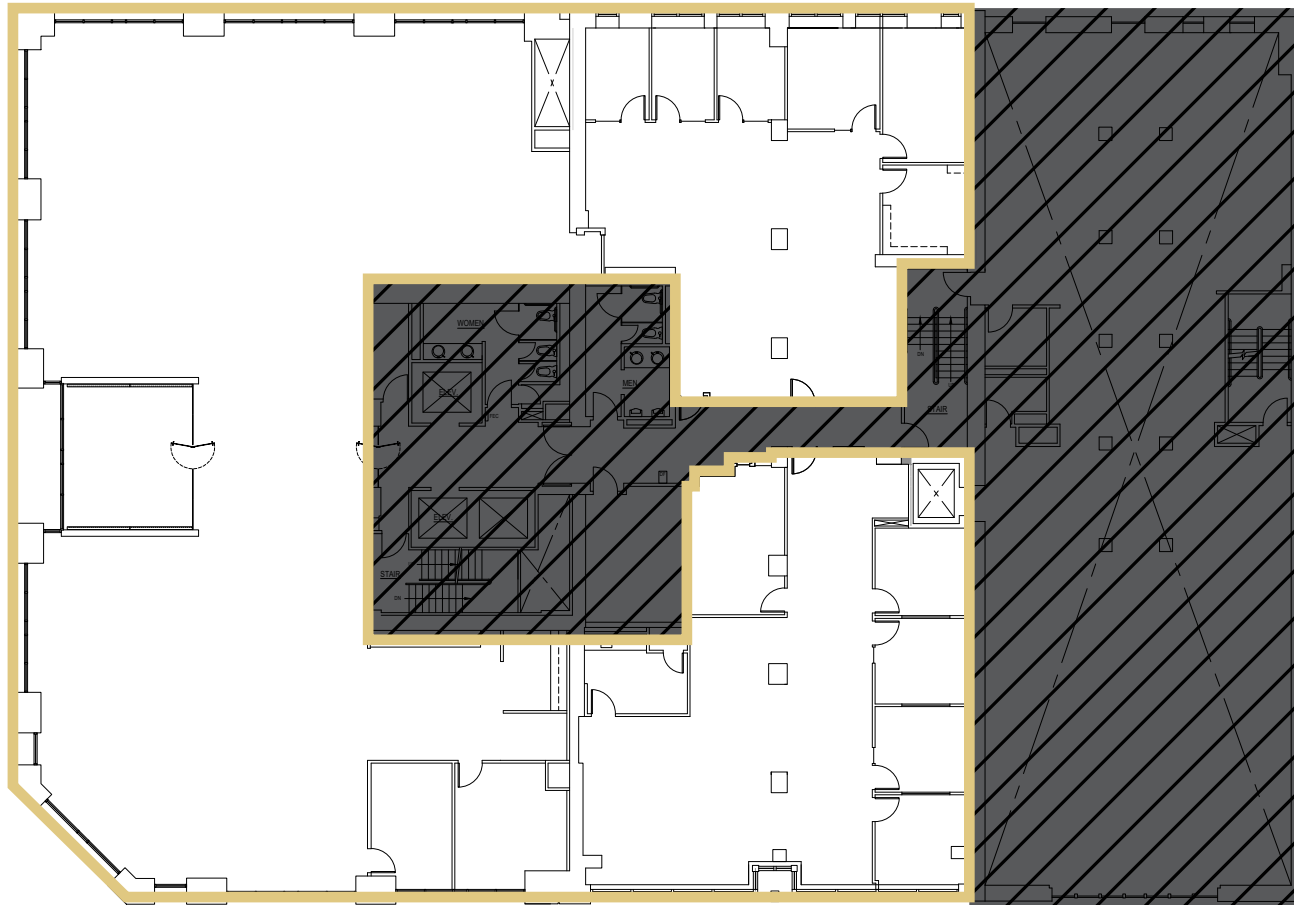

OLYMPIC BLOCK

PIONEER
SQUARE

BACK TO AVAILABLE SPACE

FLOOR 2

13,405 RSF
AVAILABLE NOW

LARRY ALMELEH | 206.910.0859
almeleh@broderickgroup.com

LAUREN HALLGRIMSON | 206.948.4440
hallgrimson@broderickgroup.com