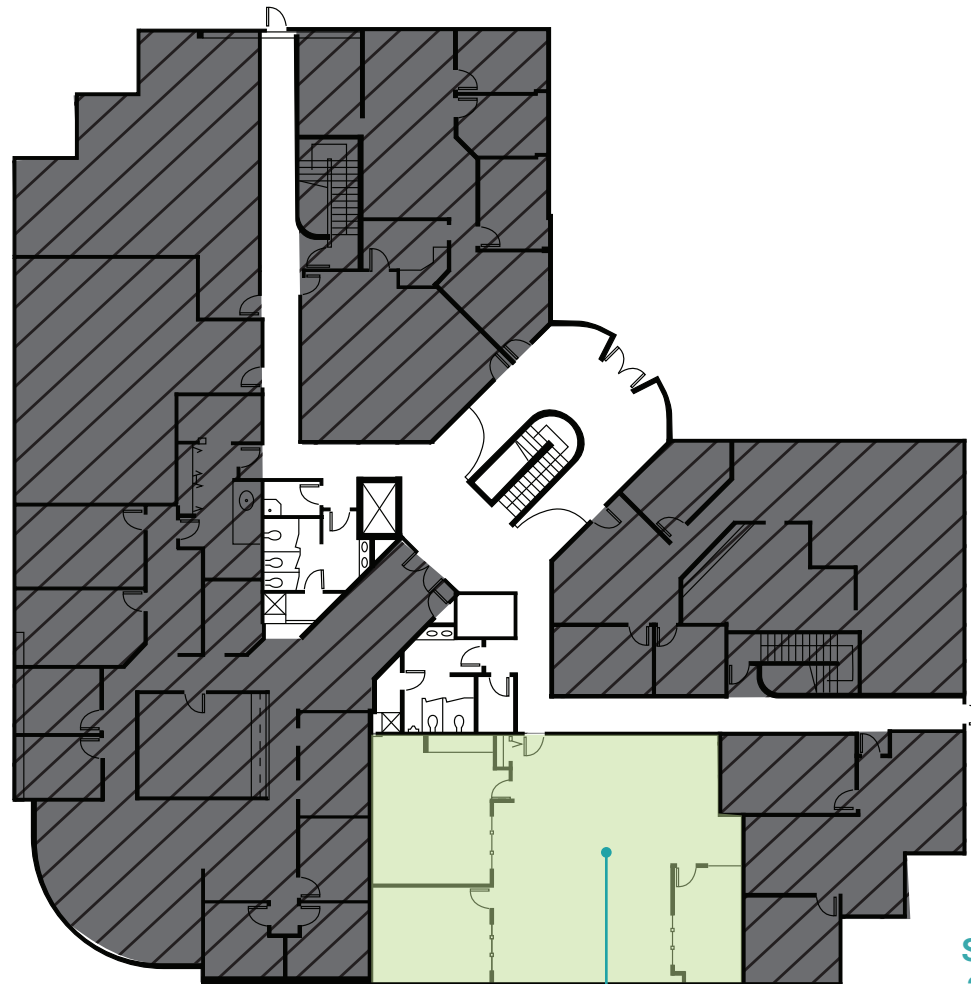

North Creek

OFFICE CENTER

19119 NORTH CREEK PARKWAY
BOTHELL, WASHINGTON 98011

Floor 1

Suite 101 - **2,206 SF**

Suite 101
2,206 SF
Available Now