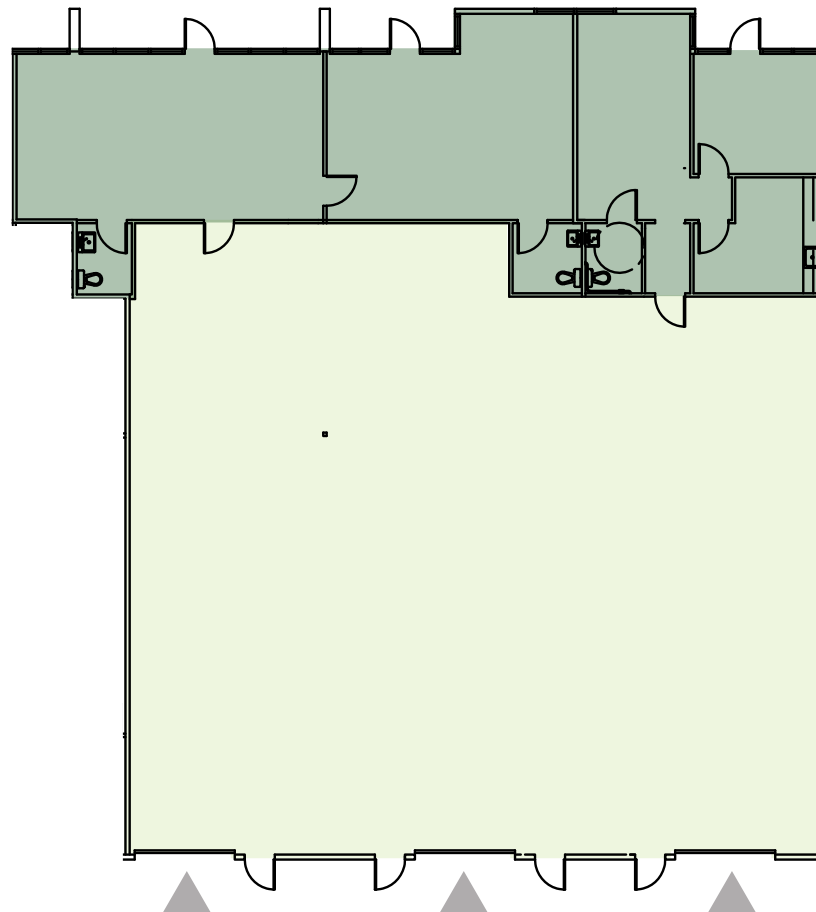

## BUILDING 9 - SUITE 14736

Available Now\

4,136 SF Warehouse

1,990 SF Office

**6,126 SF Total**

- OFFICE
- WAREHOUSE
- GRADE-LEVEL LOADING

**CONNOR GILCHRIST**  
425.274.4286  
gilchrist@broderickgroup.com