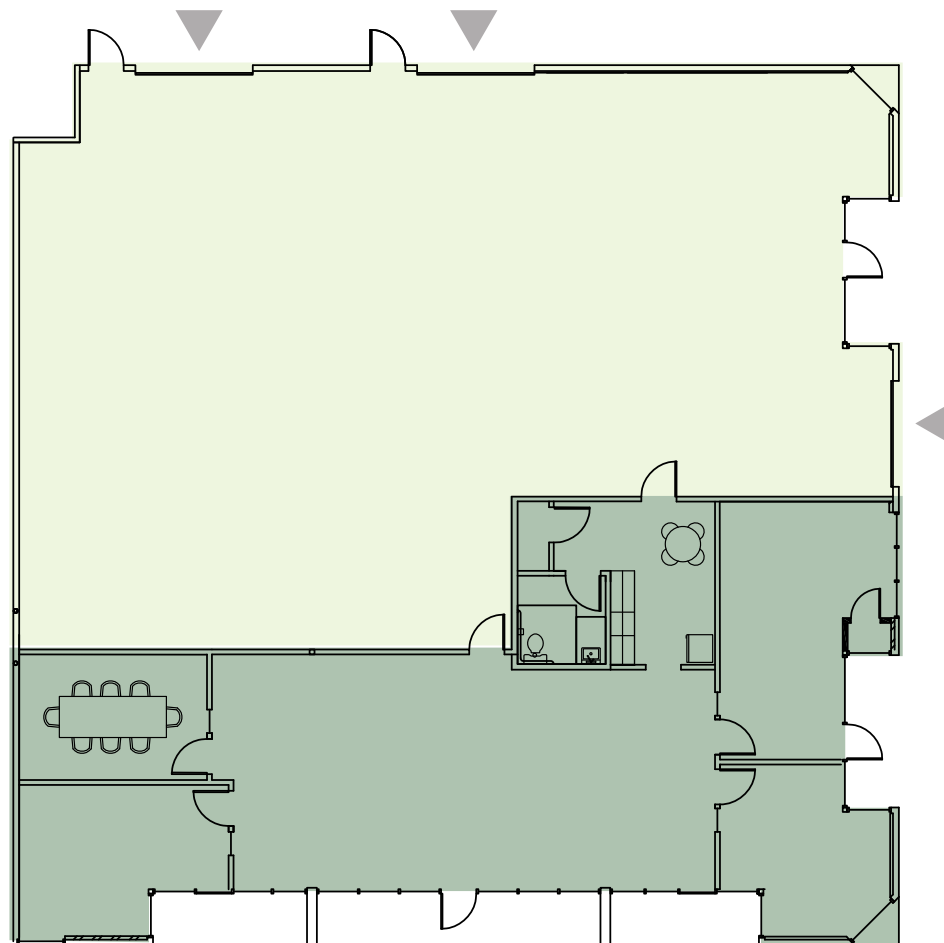

FOR LEASE

Willows Business Center

14620 - 14950 NE 95TH ST, REDMOND, WA 98052

BUILDING 8 - SUITE 14790

Available Now

3,310 SF Warehouse

2,347 SF Office

5,657 SF Total

- OFFICE
- WAREHOUSE
- GRADE-LEVEL LOADING

CONNOR GILCHRIST
425.274.4286
gilchrist@broderickgroup.com

JEFF LIVINGSTON
425.274.4288
livingston@broderickgroup.com

RAWLEY HOLMBERG
425.274.4284
holmberg@broderickgroup.com

The information contained herein has been given to us by the owner or sources which we deem reliable. We have no reason to doubt its accuracy, but we do not guarantee it. Prospective tenants should carefully verify all information contained herein.