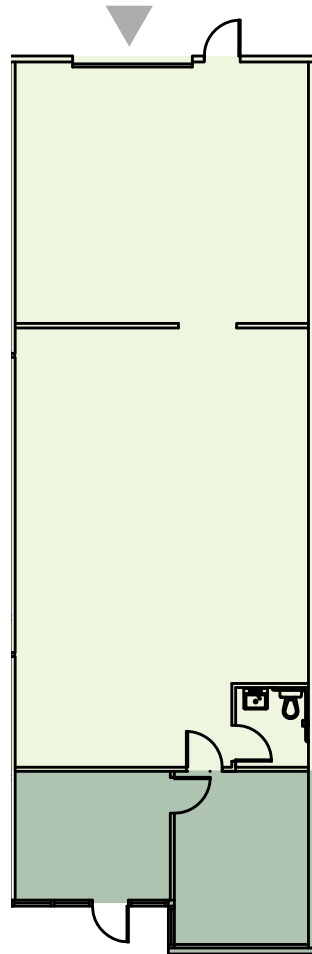

FOR LEASE

Willows Business Center

14620 - 14950 NE 95TH ST, REDMOND, WA 98052

BUILDING 6 - SUITE 14822

Available 6/1/2026

1,349 SF Warehouse

535 SF Office

1,884 SF Total

- OFFICE
- WAREHOUSE
- GRADE-LEVEL LOADING

CONNOR GILCHRIST
425.274.4286
gilchrist@broderickgroup.com

JEFF LIVINGSTON
425.274.4288
livingston@broderickgroup.com

RAWLEY HOLMBERG
425.274.4284
holmberg@broderickgroup.com

The information contained herein has been given to us by the owner or sources which we deem reliable. We have no reason to doubt its accuracy, but we do not guarantee it. Prospective tenants should carefully verify all information contained herein.