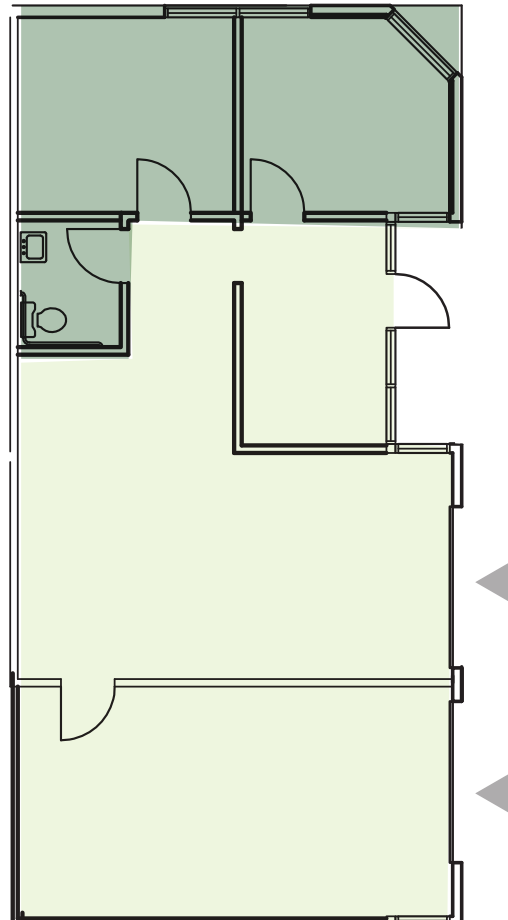

FOR LEASE

Willows Business Center

14620 - 14950 NE 95TH ST, REDMOND, WA 98052

BUILDING 12 - SUITE 14622

Available 8/1/2026

773 SF Warehouse

516 SF Office

1,289 SF Total

- OFFICE
- WAREHOUSE
- GRADE-LEVEL LOADING

CONNOR GILCHRIST
425.274.4286
gilchrist@broderickgroup.com

JEFF LIVINGSTON
425.274.4288
livingston@broderickgroup.com

RAWLEY HOLMBERG
425.274.4284
holmberg@broderickgroup.com

The information contained herein has been given to us by the owner or sources which we deem reliable. We have no reason to doubt its accuracy, but we do not guarantee it. Prospective tenants should carefully verify all information contained herein.