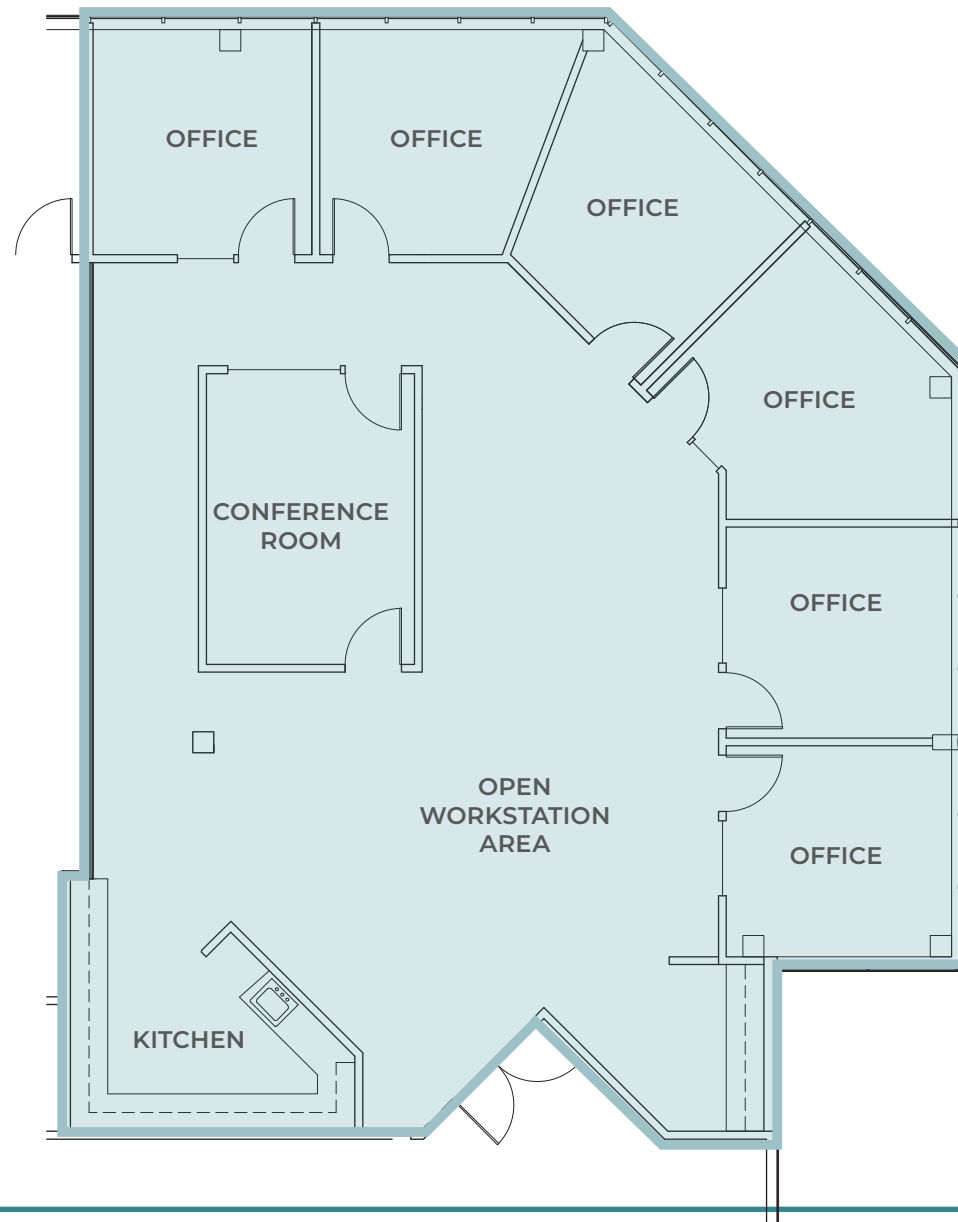

NCR EXECUTIVE CENTRE

15400 SE 30TH PLACE | BELLEVUE, WA

SUITE 206

- » Available with 30 days' notice
- » 3,048 RSF
- » Six private offices
- » Conference room
- » Kitchen
- » $26.00 / RSF, NNN

For further information please
contact exclusive leasing agents:

TONY ULACIA
(425) 646-5244
ulacia@broderickgroup.com

CLAYTON HOLM
(425) 274-4287
holm@broderickgroup.com

BACK TO AVAILABILITIES »