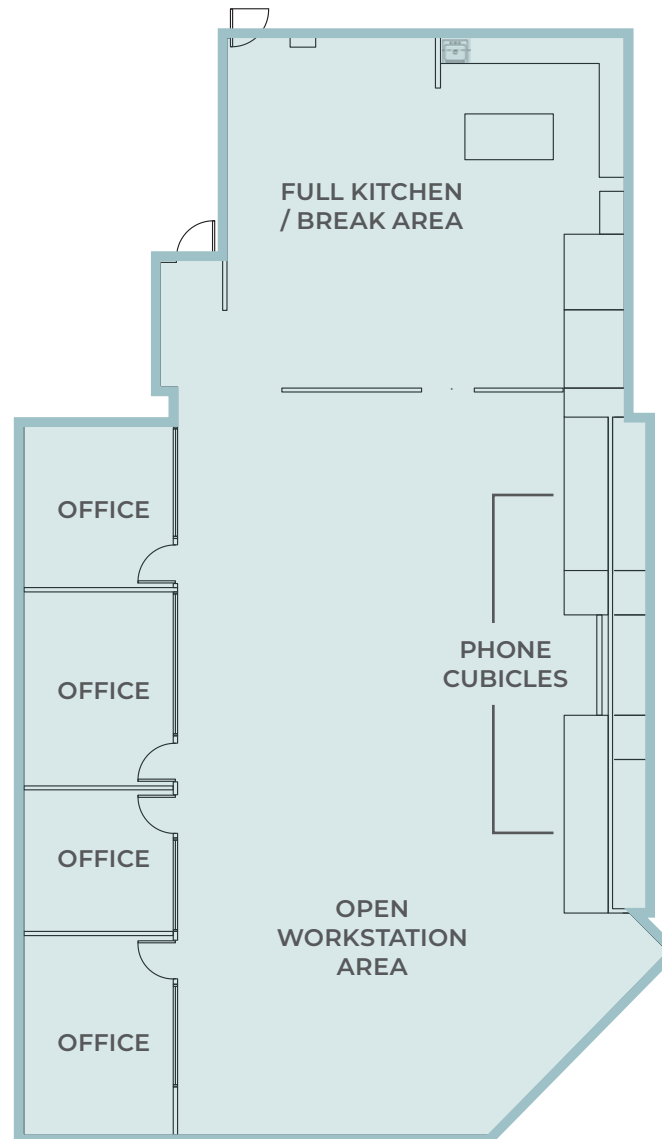

NCR EXECUTIVE CENTRE

15400 SE 30TH PLACE | BELLEVUE, WA

SUITE 204

- » Available Now
- » 4,224 RSF
- » Four private offices
- » Open area for multiple cubicles
- » Six collaboration booths for team meetings and two private call booths
- » Recently renovated with upgraded finishes
- » $26.00 / RSF, NNN

For further information please contact exclusive leasing agents:

TONY ULACIA
(425) 646-5244
ulacia@broderickgroup.com

CLAYTON HOLM
(425) 274-4287
holm@broderickgroup.com

BACK TO AVAILABILITIES »