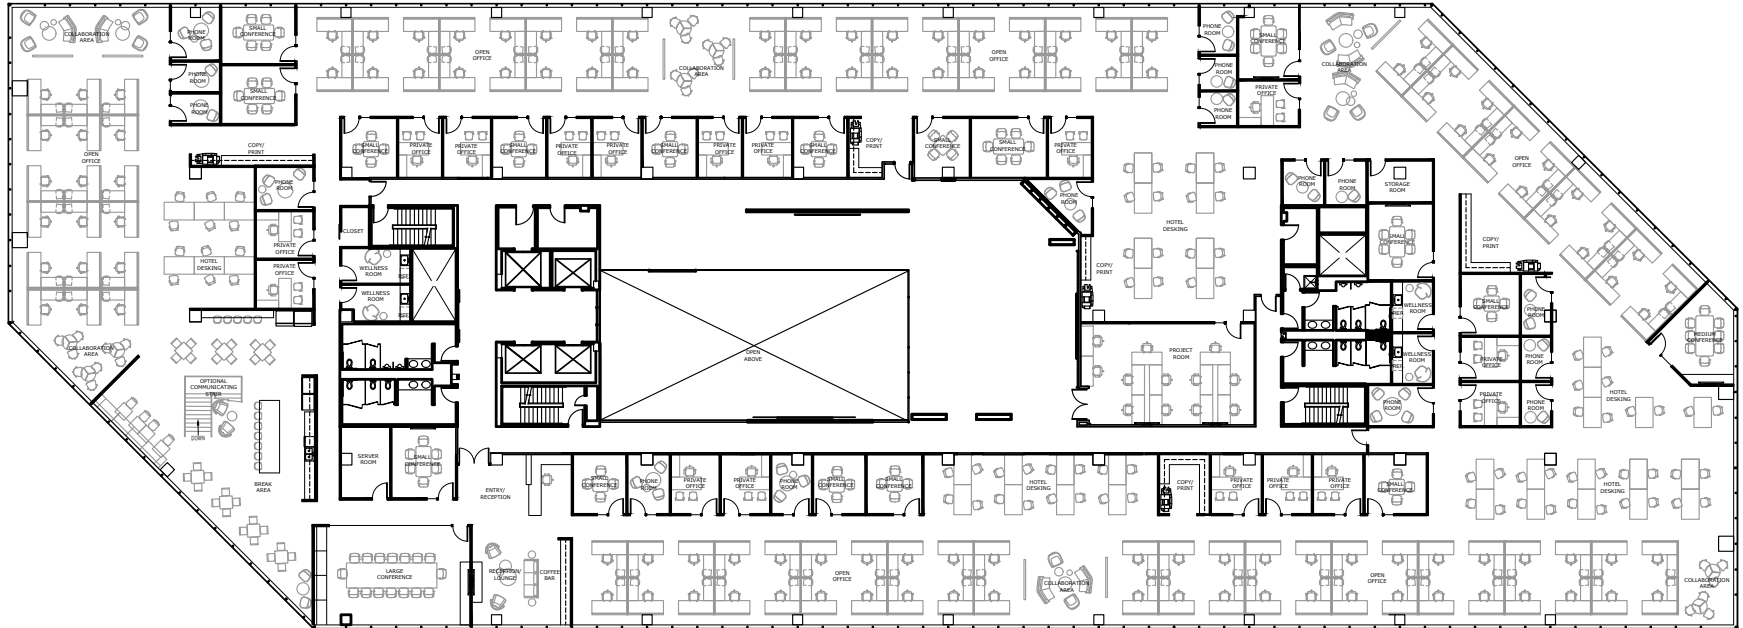

MIDSTATION

FLOOR 4 · 40,097 RSF

SHOWN LAYOUT HAS 215 SEATS

MOUNTAIN VIEWS

CITY VIEWS

NOTE:
DRAWING NOT TO SCALE

110 110TH AVENUE NE · BELLEVUE, WASHINGTON

BRODERICK
• GROUP •