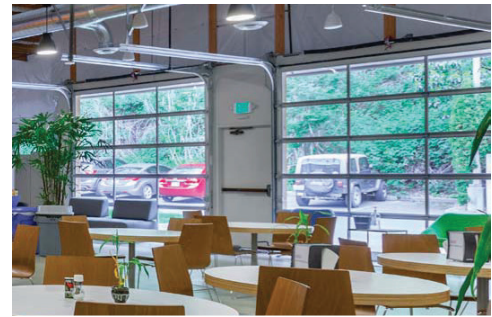

CASCADE YARD

www.cascadeyard.com

BUILDING B: FLOOR 1

Suite B | 23,608 RSF | Available 12/1/2024

Suite B
23,608 RSF

Grade Level
Roll Up Door

Grade Level
Roll Up Doors

[↑ BACK TO AVAILABLE SPACE](#)