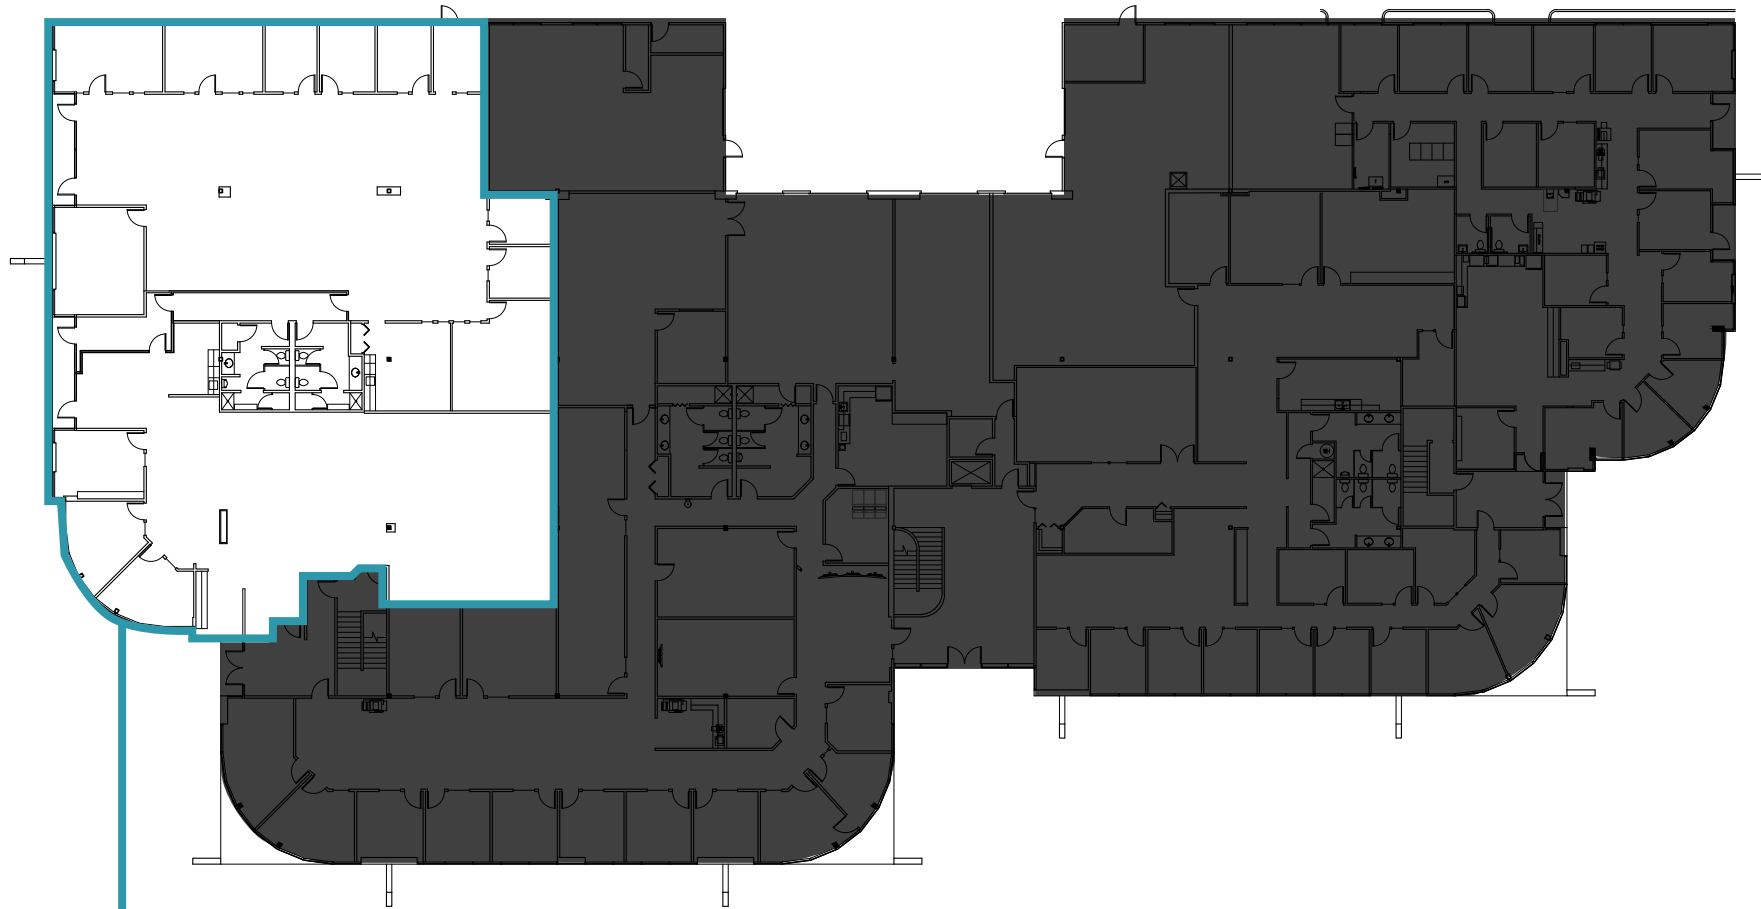

ALLOY INNOVATION CENTER

AT NORTH CREEK

BUILDING

1

SUITE 104

9,847 RSF

AVAILABLE 9/1/2026