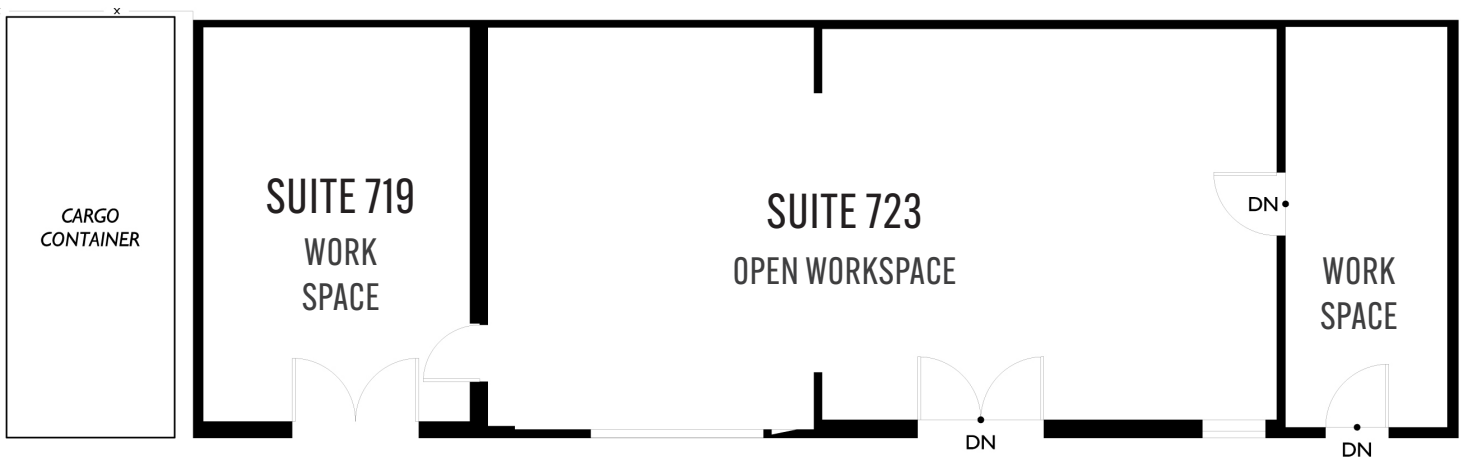

## SUITE 719 & 723 - BASEMENT

±259 & ±915 SF | Available 2027

MOORAGE SPACE  
ALSO AVAILABLE.  
CLICK FOR MORE  
DETAILS.

**JENNY ARVISO**  
206.659.2151  
jenny@incityinc.com

**CHRIS LANGER**  
206.659.2151  
langer@incityinc.com