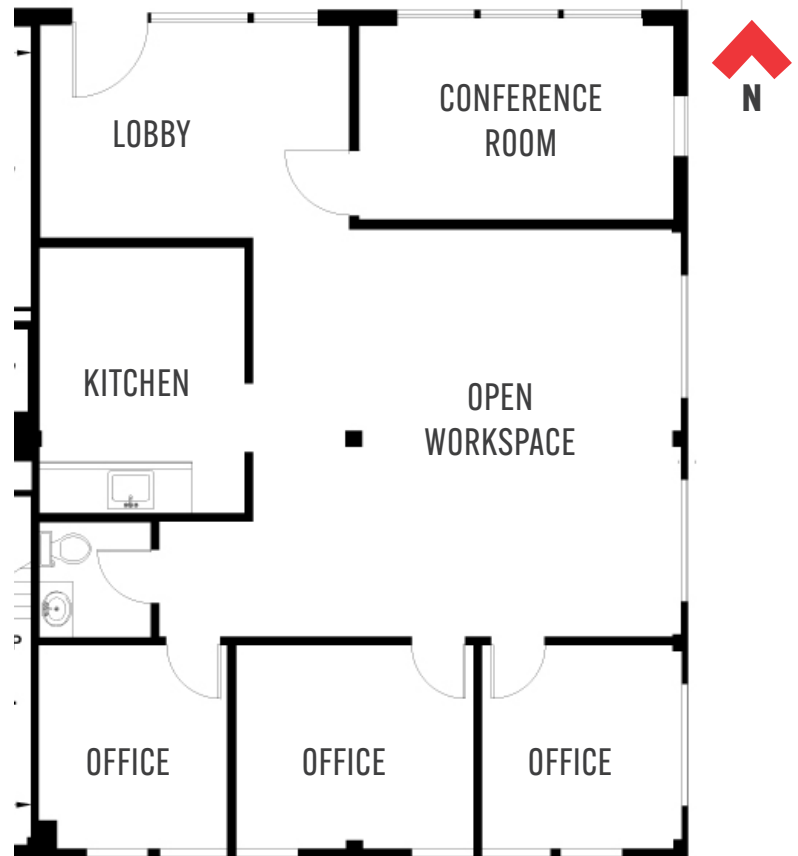

WASHINGTON BOAT CENTER

717 NE Northlake Way
Seattle, WA 98105

SUITE 711 - LEVEL 1

±1,301 SF | Available Now

MOORAGE SPACE
ALSO AVAILABLE.
CLICK FOR MORE
DETAILS.

JENNY ARVISO
206.659.2151
jenny@incityinc.com