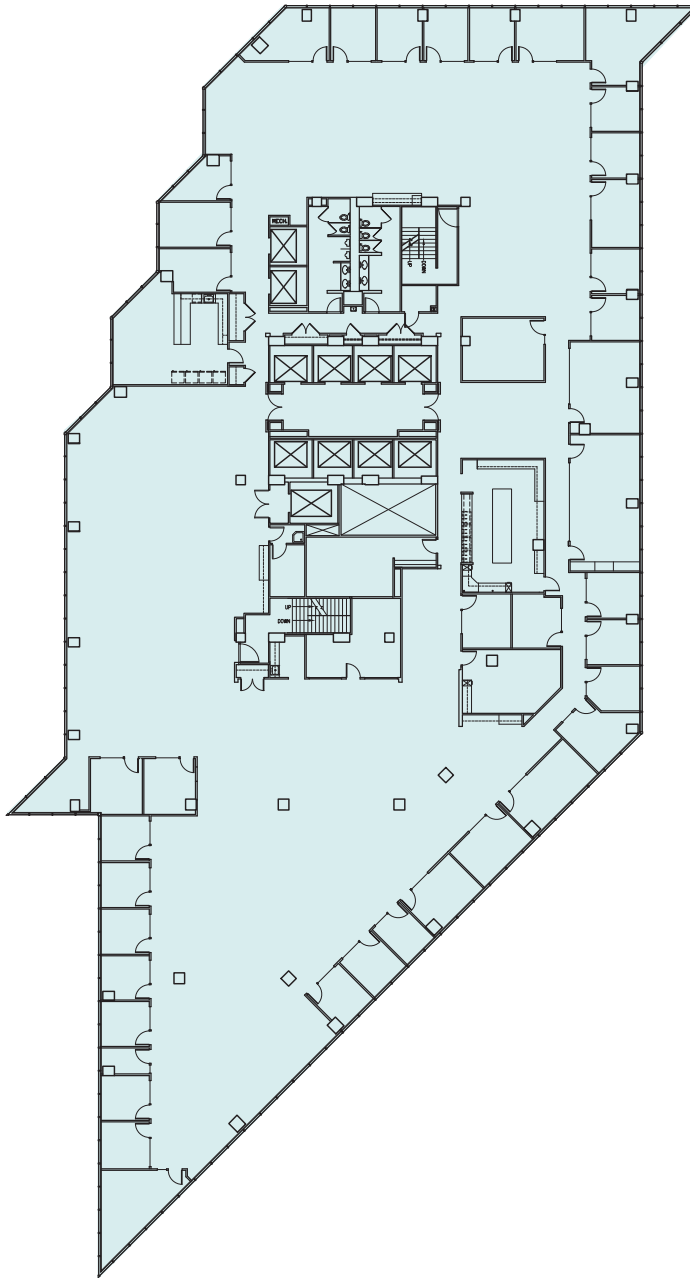

SYMETRA[®]

CENTER

777 108th Avenue NE
Bellevue, WA 98004

2ND FLOOR

Suite 200 • 26,485 RSF

Available 12/1/2024

- Full floor available
- Direct access via building garage elevators
- Efficient large floor plate with exterior private offices and open interior