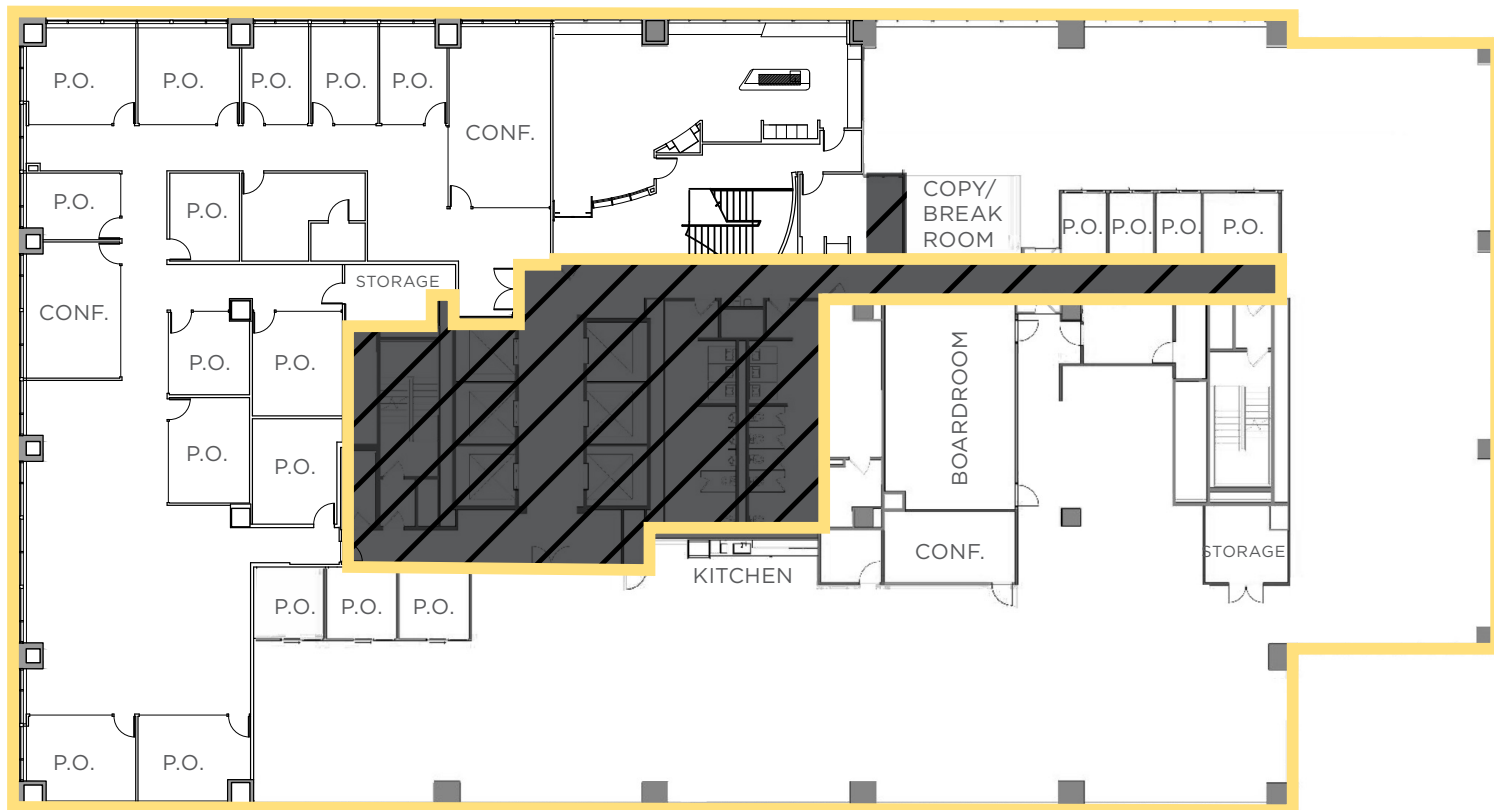

SUMMIT 2 | SUITE 600

24,117 RSF

- » Efficient mix of private offices and conference rooms
- » Exposed ceiling with highend tech finishes
- » Former WeWork space
- » Interconnected staircase with floor 7

Contiguous with Floors
3-12 for up to **230,289 RSF**

[↑ BACK TO AVAILABILITIES](#)