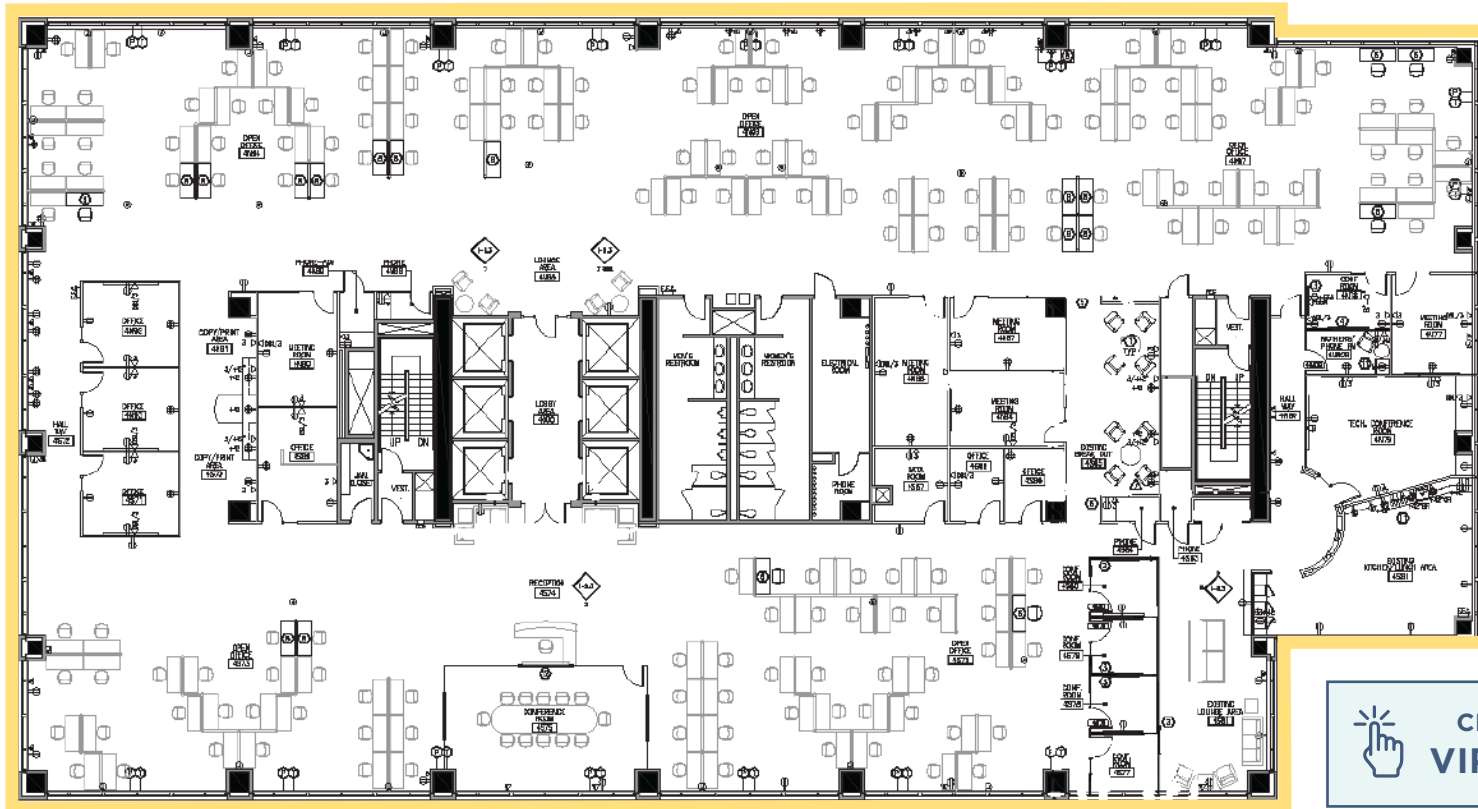

# SUMMIT 2 | SUITE 400

24,229 RSF

- » Interior conference/meeting rooms and open space for cubicles with lots of natural light
- » Conceptual furniture plan

Contiguous with Floors  
3-12 for up to **230,289 RSF**