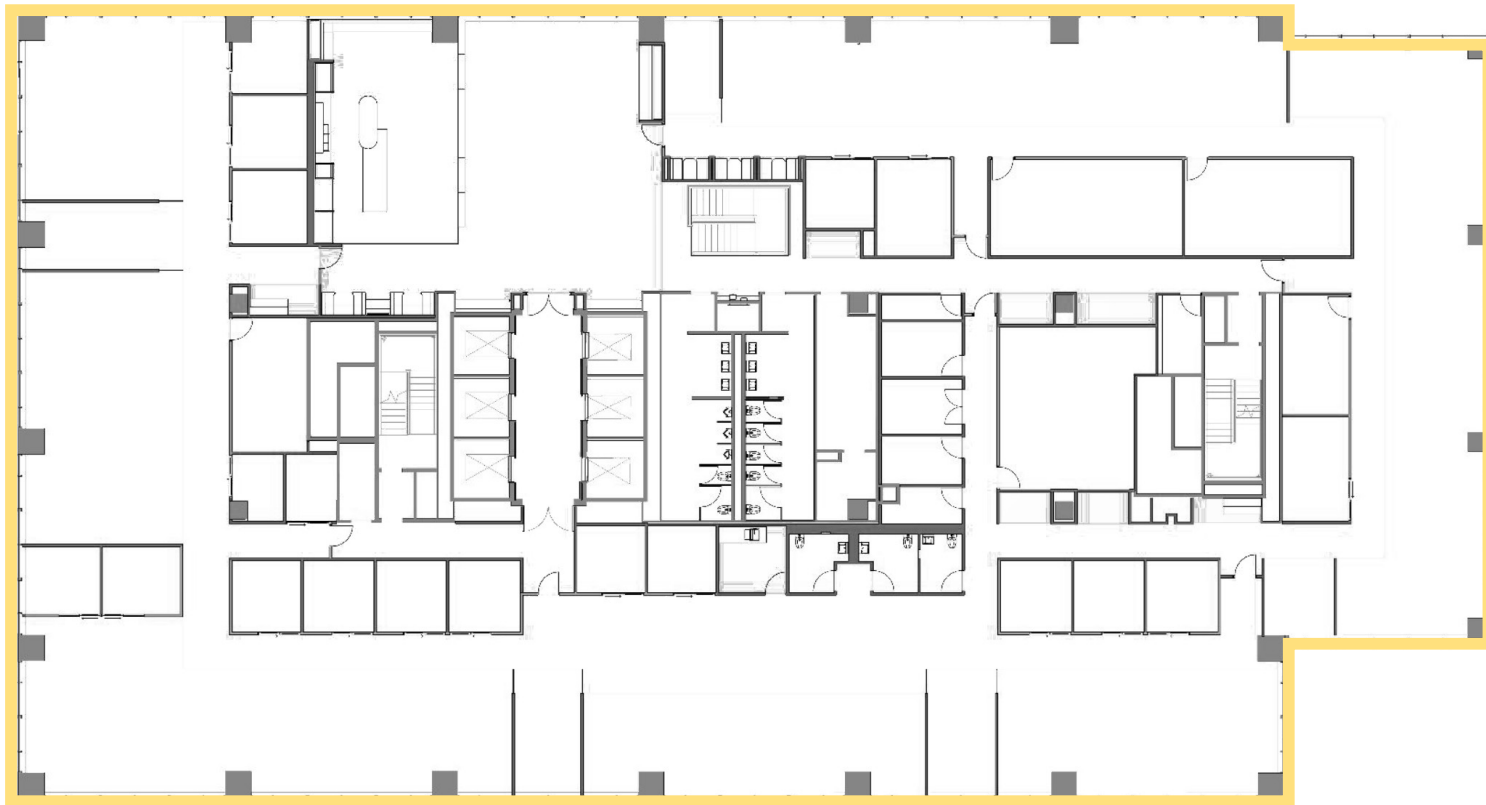

SUMMIT 2 | SUITE 1200

23,980 RSF

- » Former WeWork space
- » Exposed ceiling with high end tech finishes
- » Mix of conference rooms, private offices, and open space for work stations
- » Extremely efficient floor plan allowing for high density
- » Interconnected staircase between Floors 10-12

Contiguous with Floors
3-12 for up to **230,289 RSF**

[↑ BACK TO AVAILABILITIES](#)