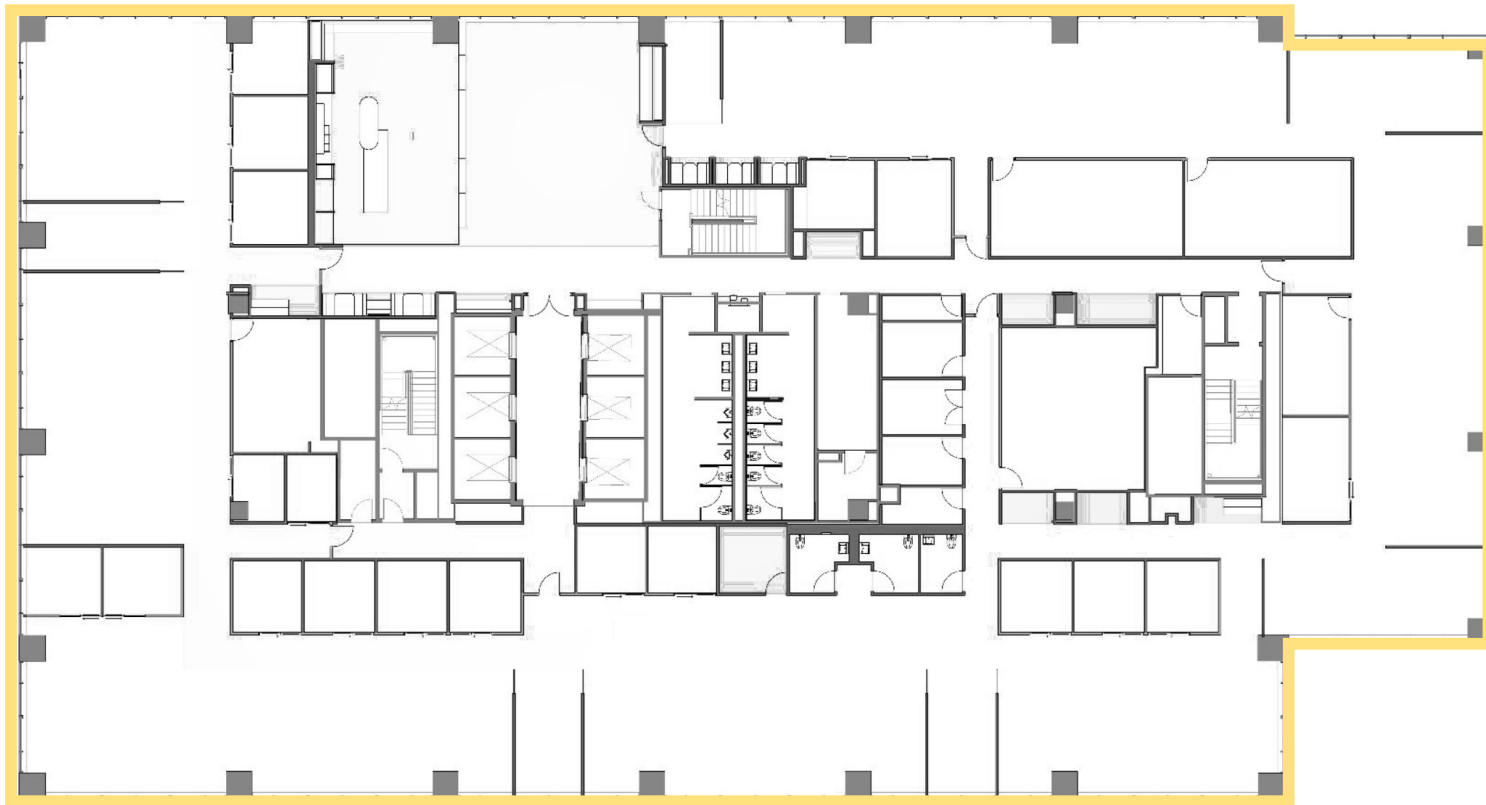

SUMMIT 2 | SUITE 1100

24,039 RSF

- » Former WeWork space
- » Exposed ceiling with high end tech finishes
- » Mix of conference rooms, private offices, and open space for work stations
- » Extremely efficient floor plan allowing for high density
- » Interconnected staircase between Floors 10-12

Contiguous with Floors
3-12 for up to **230,289 RSF**

[↑ BACK TO AVAILABILITIES](#)