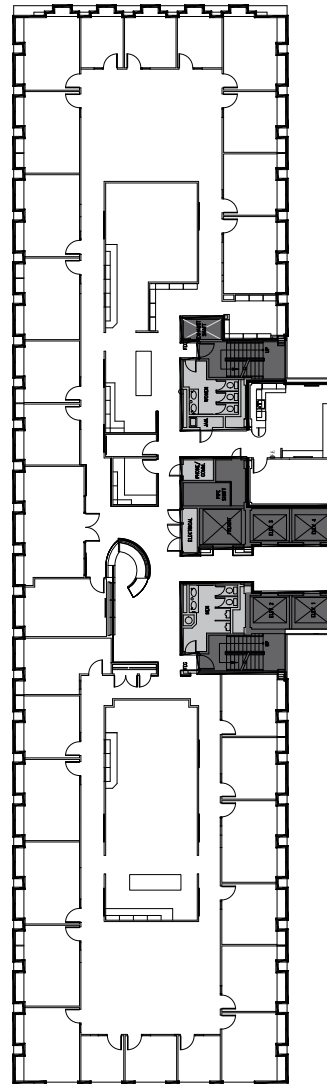

For virtual tour, visit:
bit.ly/3S1UiyC

SUITE 2000

13,630 RSF

SPACE FEATURES

- » Available now!
- » Kitchenette
- » Open work area
- » Multiple private offices
- » Multiple conference rooms

METROTRACT
SEATTLE