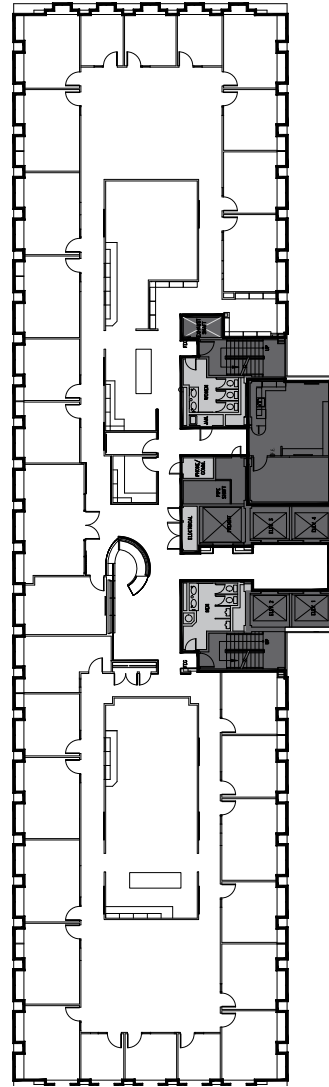

For virtual tour, visit:
bit.ly/3S1UiyC

SUITE 2000

13,630 RSF

SPACE FEATURES

- » Available now!
- » Kitchenette
- » Open work area
- » Multiple private offices
- » Multiple conference rooms

METROTRACT
SEATTLE