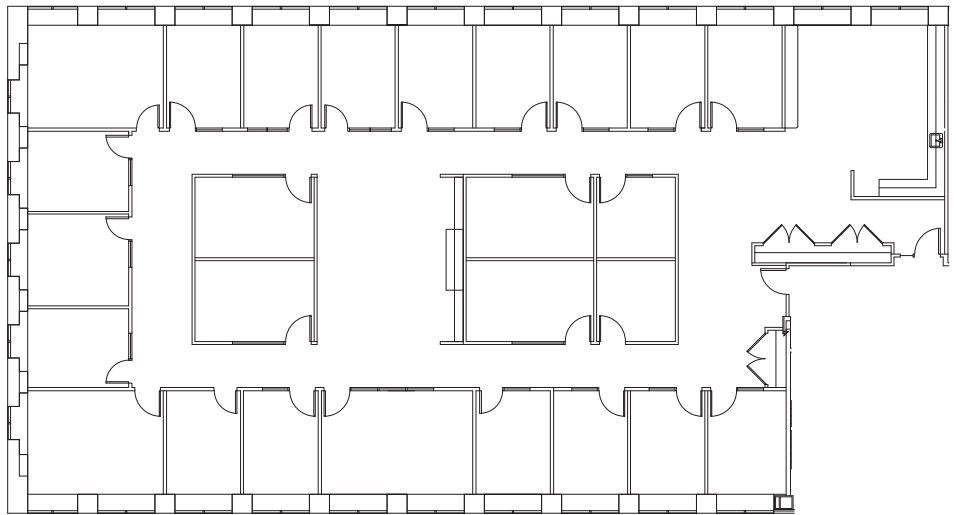

SUITE 1600 6,883 RSF

N

SPACE FEATURES

- » Available now!
- » Multiple private offices
- » Multiple conference rooms
- » Kitchenette

METROTRACT
SEATTLE