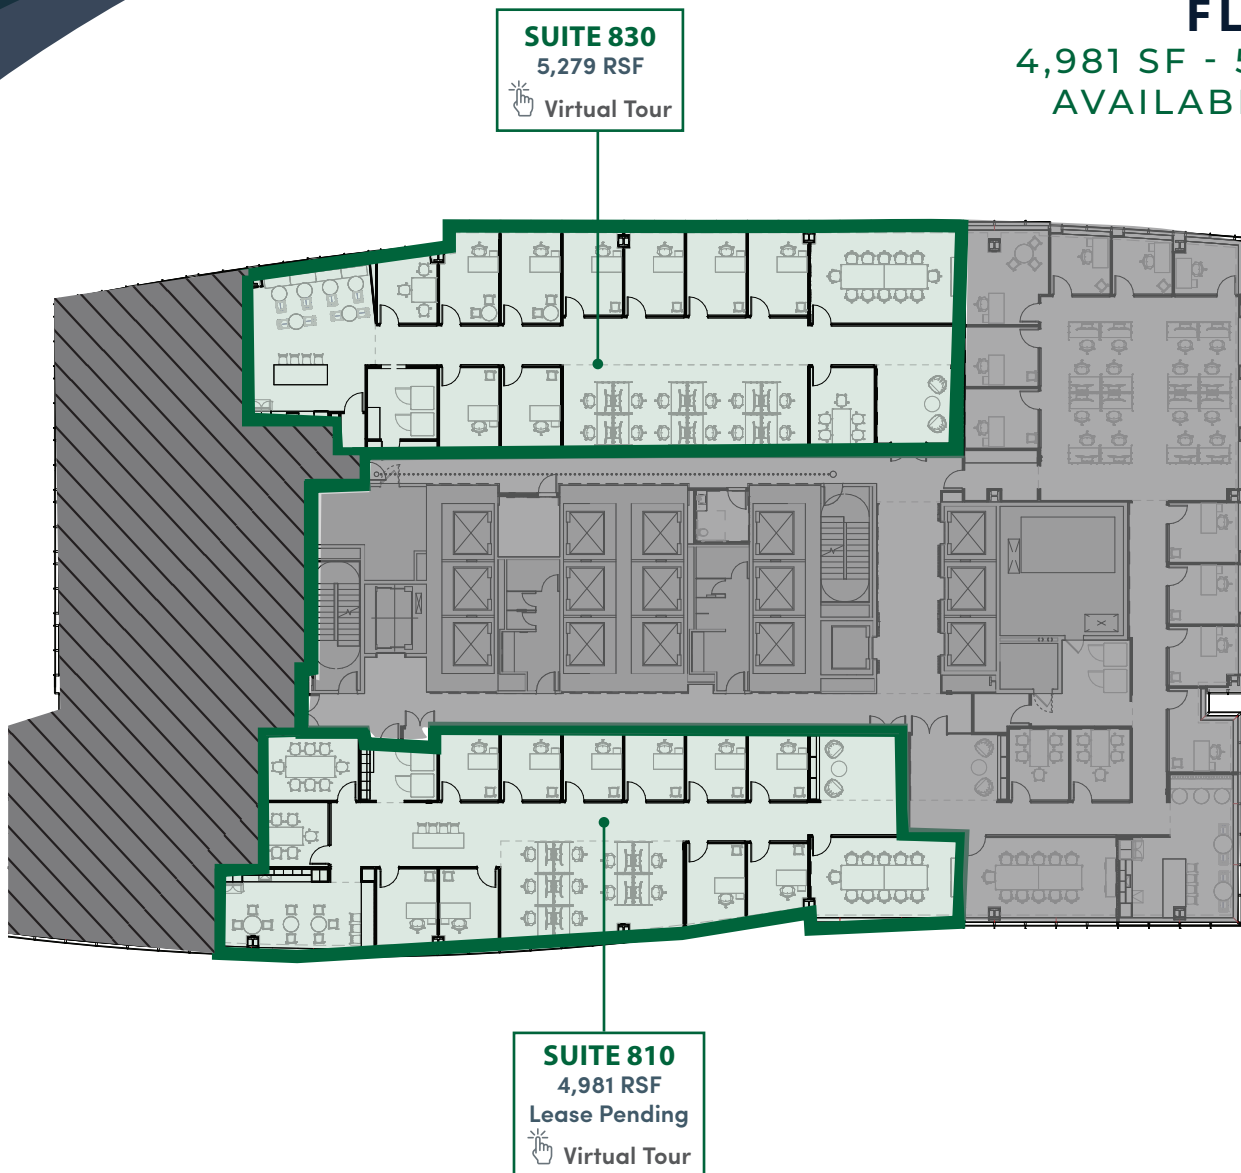

# MADISON CENTRE

920 5TH AVENUE | SEATTLE, WA 98104

**FLOOR 8**  
4,981 SF - 5,279 SF  
AVAILABLE NOW

\*BUILDING STANDARD FINISHES

Please contact exclusive leasing agents for more details and to schedule a tour.