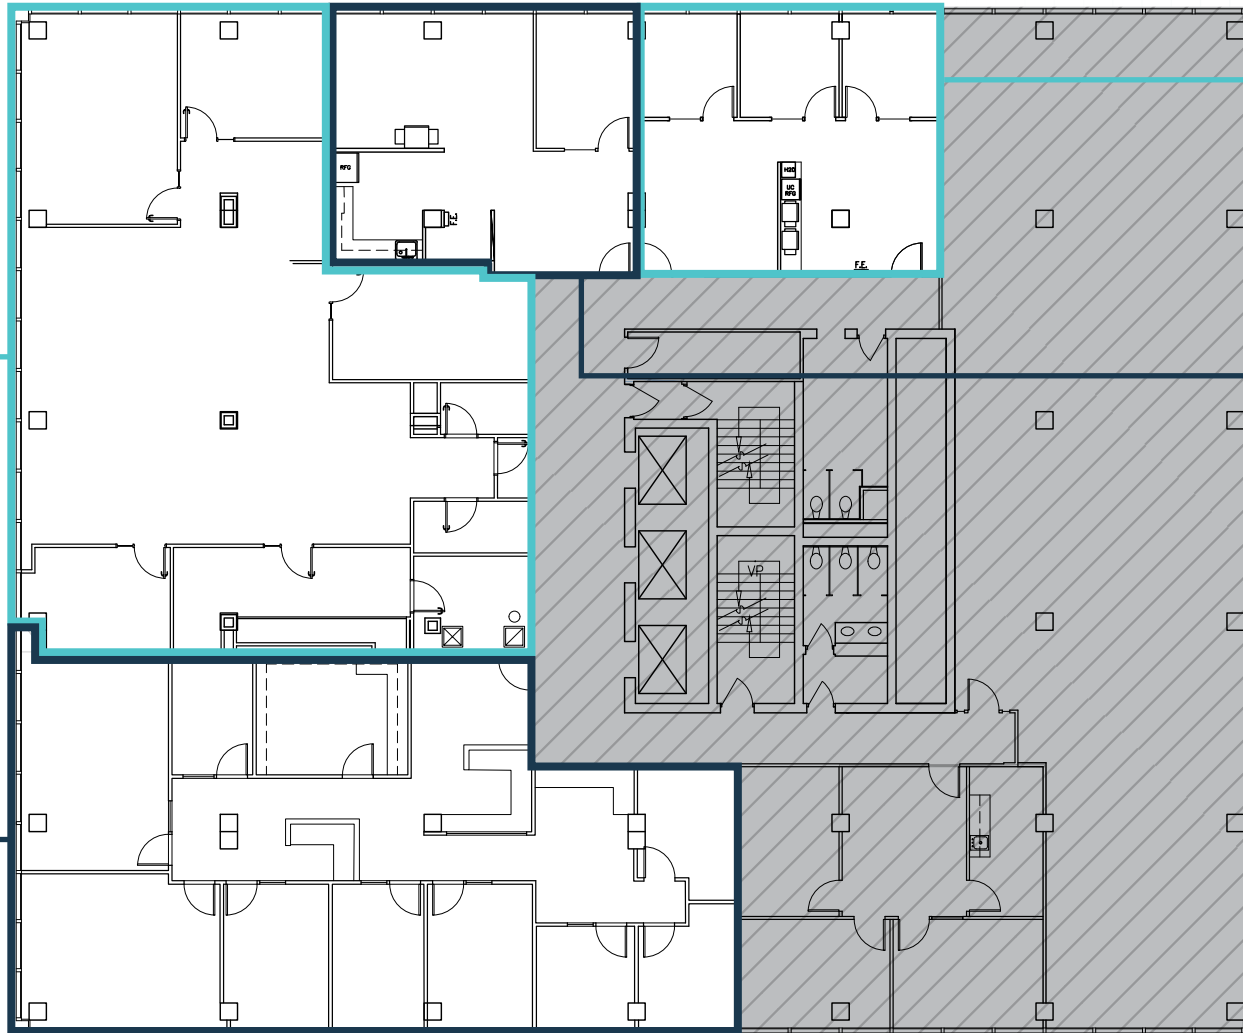

Suite 801 ▶

3,140 RSF
Private offices
Conference rooms
Kitchen
Break room
Available now

Suite 800 ▶

2,827 RSF
Private office
Kitchenette
Available with
30 days' notice

Suite 810 ▶

944 RSF
Three offices
Kitchen
Available now

Suite 805 ▶

892 RSF
Private office
Kitchenette
Available with
30 days' notice