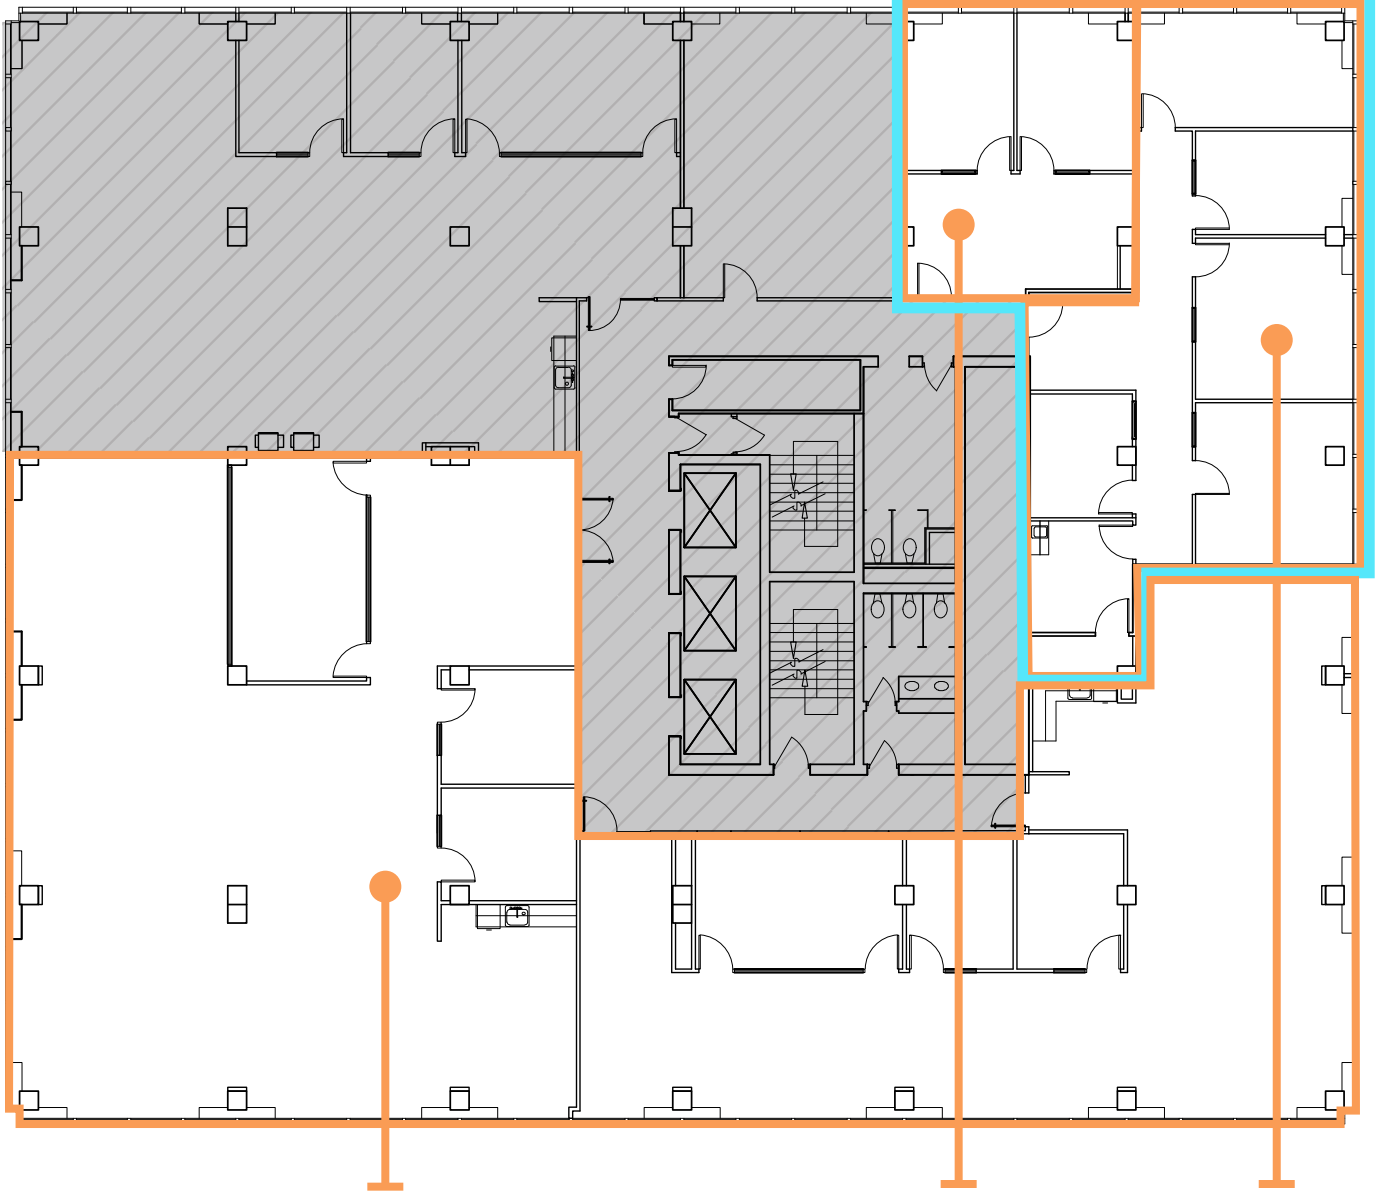

LoganBuilding

500 UNION STREET • SEATTLE, WA

Suites 503, & 510 can be combined for a total of 2,245 RSF

Suite 520

6,519 RSF

- Available now

Suite 503 Suite 510

637 RSF

- Available now

1,608 RSF

- Available now

[Back to Available Space](#)