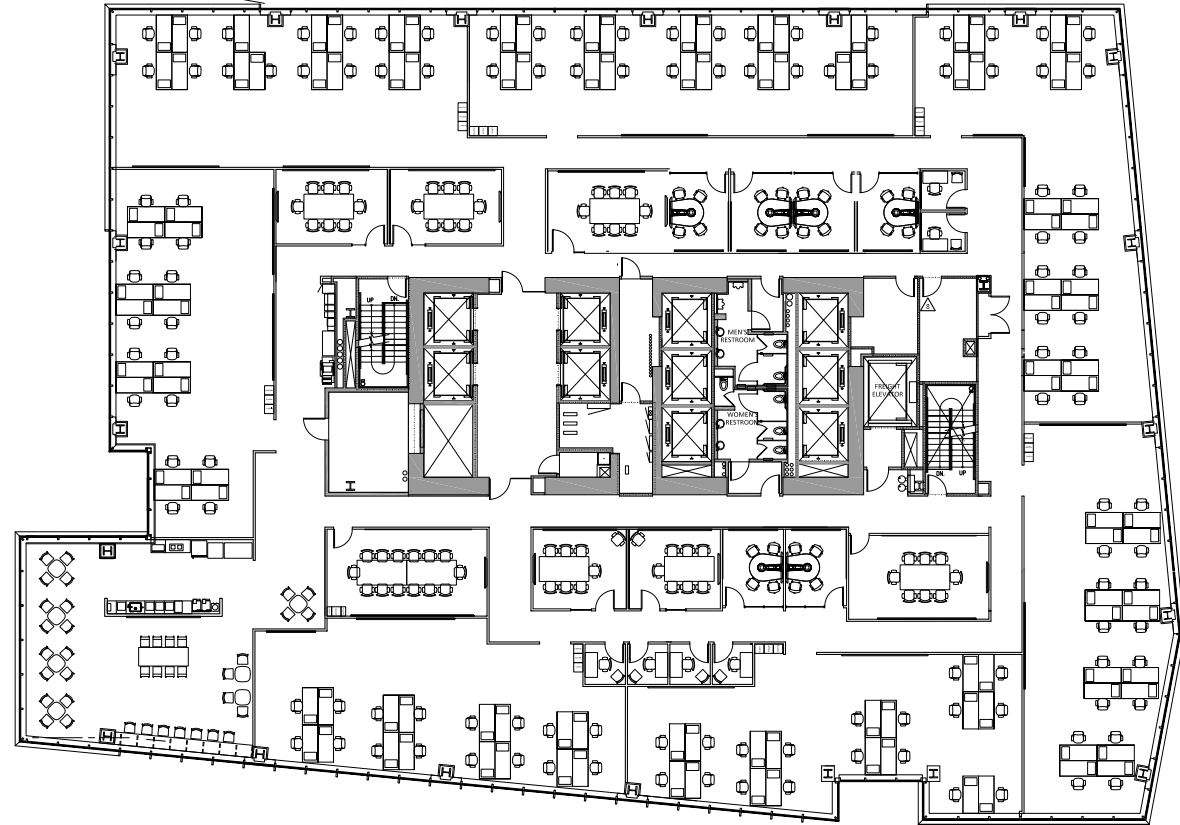

CLAYTON HOLM
425.274.4287
holm@broderickgroup.com

LINCOLN SQUARE NORTH

Floor 9 • 21,942 RSF • As-Built Plan

SPACE FEATURES

- Available now
- Unobstructed Lake Washington and Seattle Skyline views
- Former Microsoft floor

JIM KINERK
425.646.5221
kinerk@broderickgroup.com

CLAYTON HOLM
425.274.4287
holm@broderickgroup.com

LINCOLN SQUARE NORTH

Floor 9 • 21,942 RSF • Furniture Plan

SPACE FEATURES

- Available now
- Unobstructed Lake Washington and Seattle Skyline views
- Former Microsoft floor