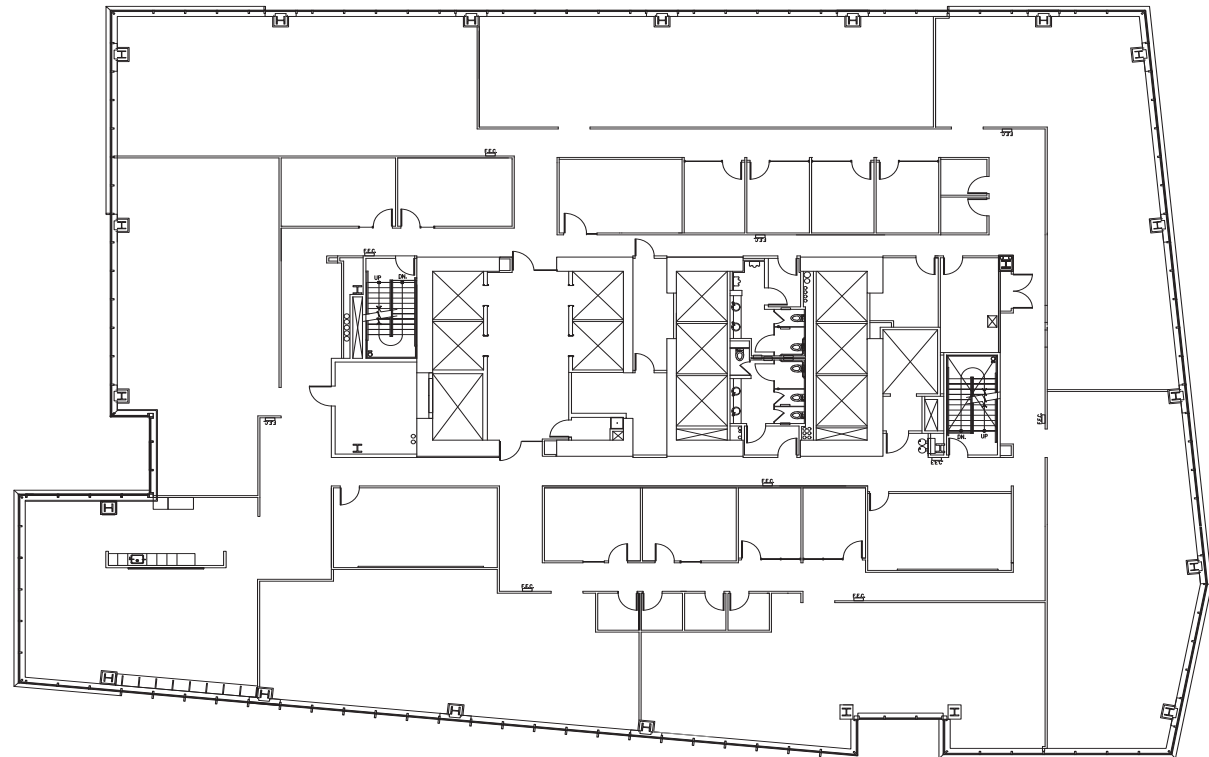

LINCOLN SQUARE

LINCOLN SQUARE NORTH

10401 NE 8th
Bellevue, WA 98004

BRODERICK
GROUP

For more information or to
schedule a tour, please contact:

PAUL SWEENEY
425.646.5225
sweeney@broderickgroup.com

JIM KINERK
425.646.5221
kinerk@broderickgroup.com

CLAYTON HOLM
425.274.4287
holm@broderickgroup.com

LINCOLN SQUARE NORTH

Floor 9 • 21,942 RSF • As-Built Plan

SPACE FEATURES

- Available now
- Unobstructed Lake Washington and Seattle Skyline views
- Former Microsoft floor