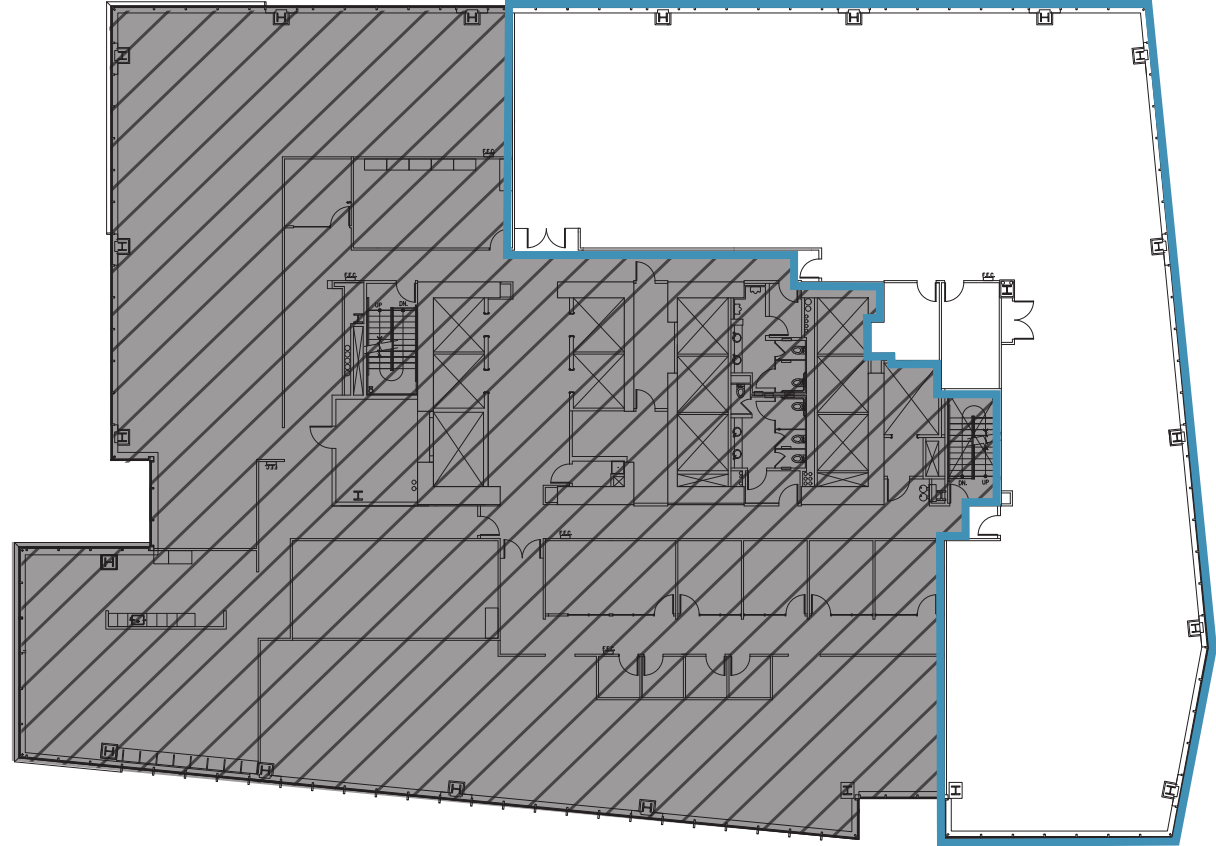

CLAYTON HOLM
425.274.4287

holm@broderickgroup.com

LINCOLN SQUARE NORTH

Floor 10 • 9,569 RSF • As-Built Plan

SPACE FEATURES

- Available Now
- Unobstructed Lake Washington and Seattle Skyline views
- Former Microsoft floor