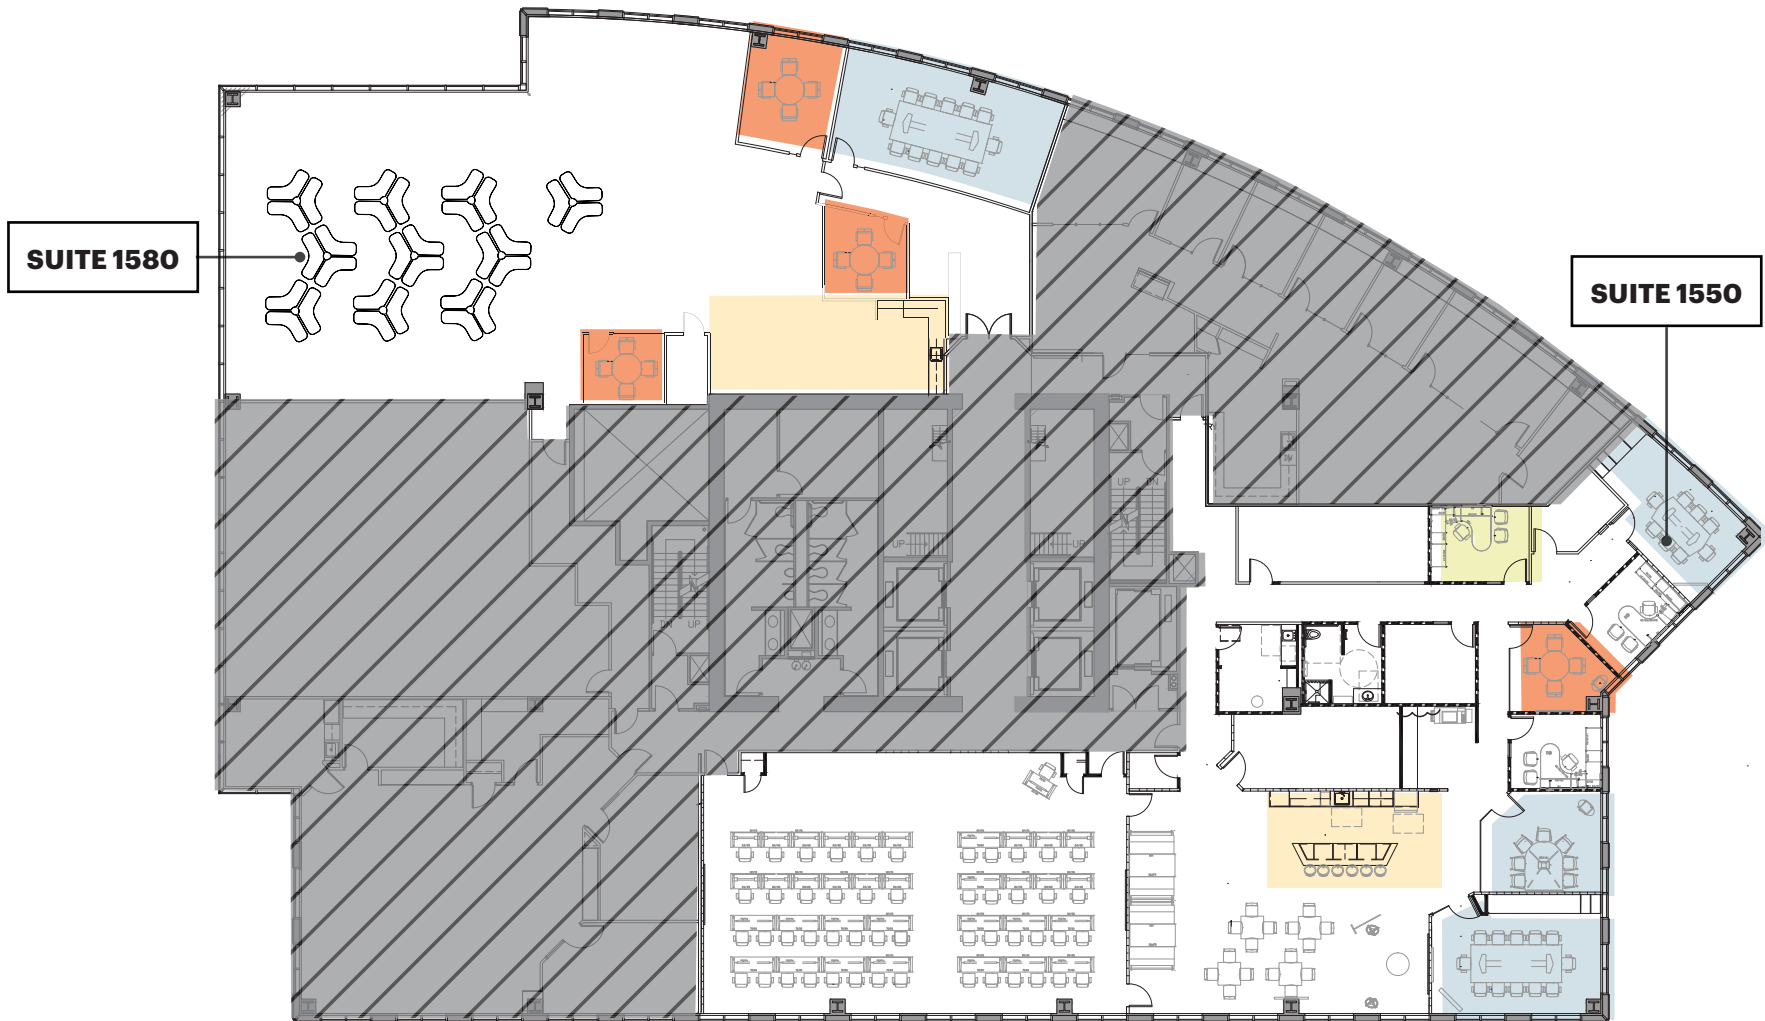

Suite 1550 & 1580

- 1550: 8,424 RSF — Available Now
- 1580: 6,414 RSF — Available Now — [VIRTUAL TOUR](#)

KEY

 MEETING ROOM	 COLLABORATION
 PHONE ROOM	 KITCHEN

BACK TO AVAILABLE SPACE ↑