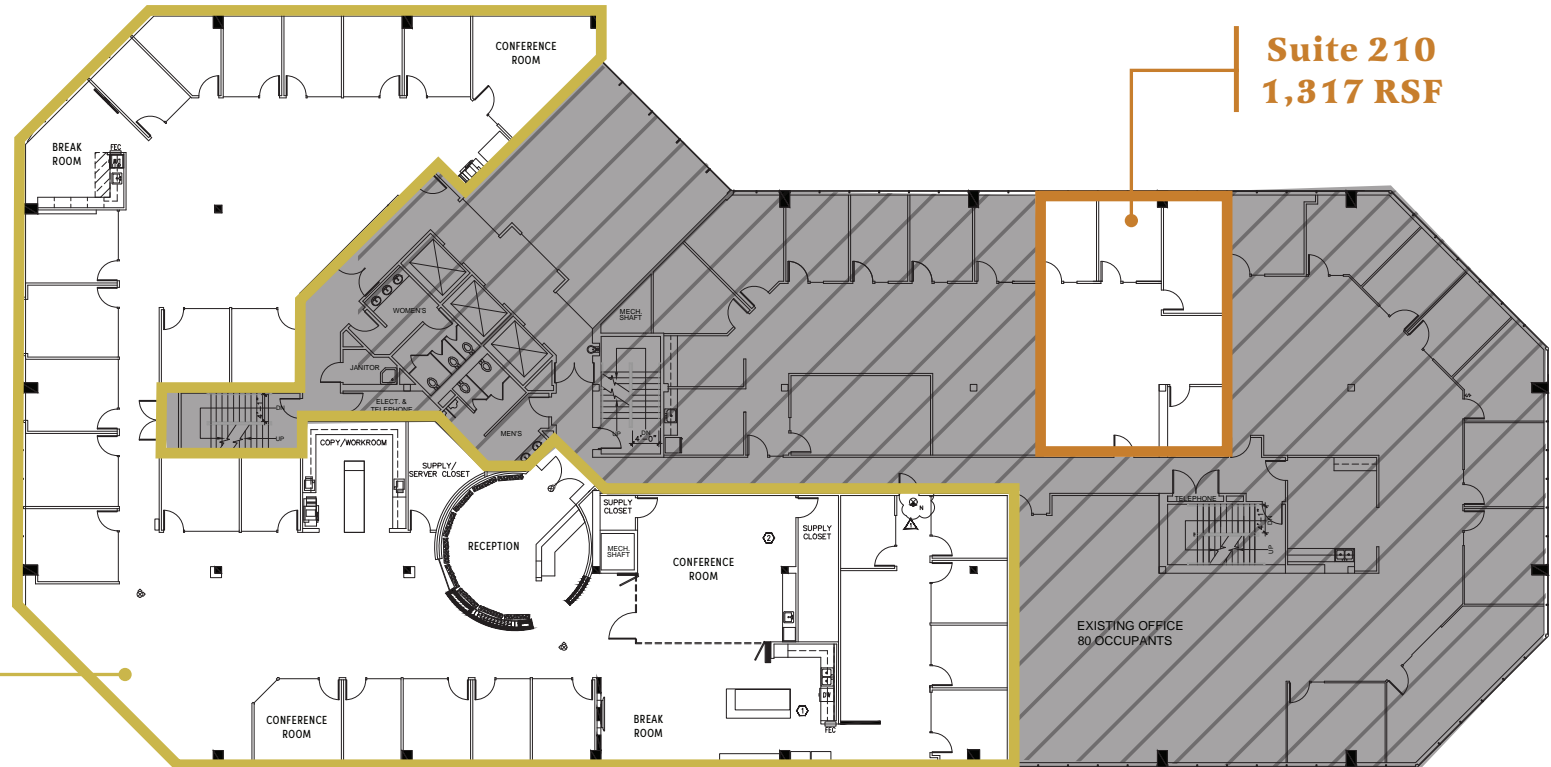

## BUILDING II: FLOOR 2

Suite 210 | 1,317 RSF | Available Now

Suite 230 | 11,873 RSF | Available Now

▶ **Suite 230 Virtual Tour**  
**CLICK PLAY**

▶ **Suite 210 Virtual Tour**  
**CLICK PLAY**

**Suite 230**  
**11,873 RSF**

**Suite 210**  
**1,317 RSF**

↑ **BACK TO AVAILABLE SPACE**