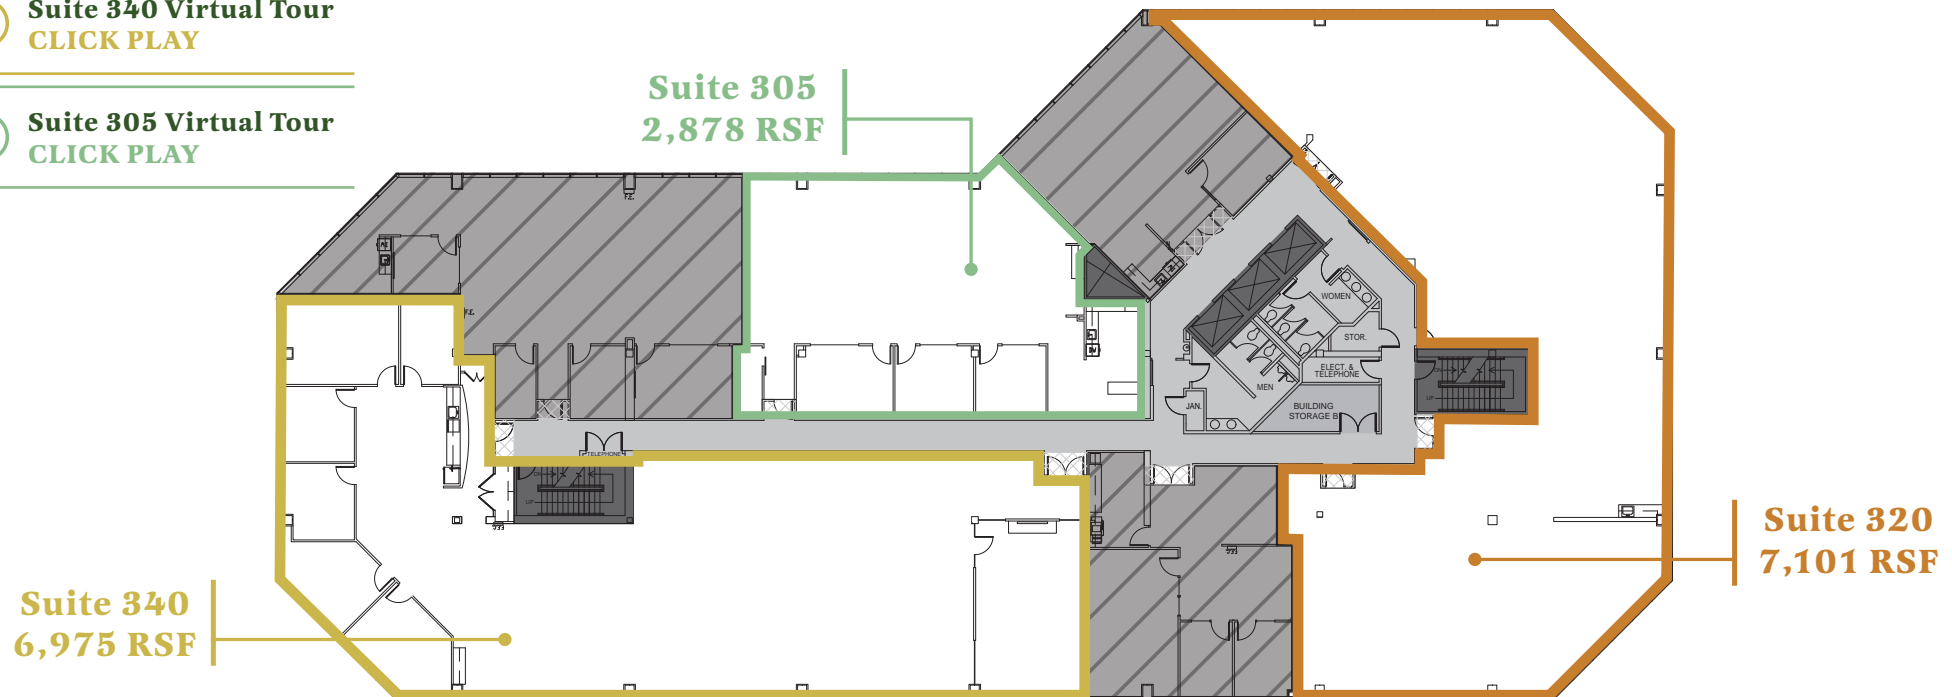

CASCADE YARD

www.cascadeyard.com

BUILDING I: FLOOR 3

Suite 305 | 2,878 RSF | Available Now

Suite 320 | 7,101 RSF | Available Now

Suite 340 | 6,975 RSF | Available Now

3RD FLOOR CONTIGUOUS:

16,954 RSF

▶ Suite 340 Virtual Tour
CLICK PLAY

▶ Suite 305 Virtual Tour
CLICK PLAY

↑ BACK TO AVAILABLE SPACE

BRODERICK
• GROUP •

JASON FURR
(425) 646-5220
furr@broderickgroup.com

TONY ULACIA
(425) 646-5244
ulacia@broderickgroup.com