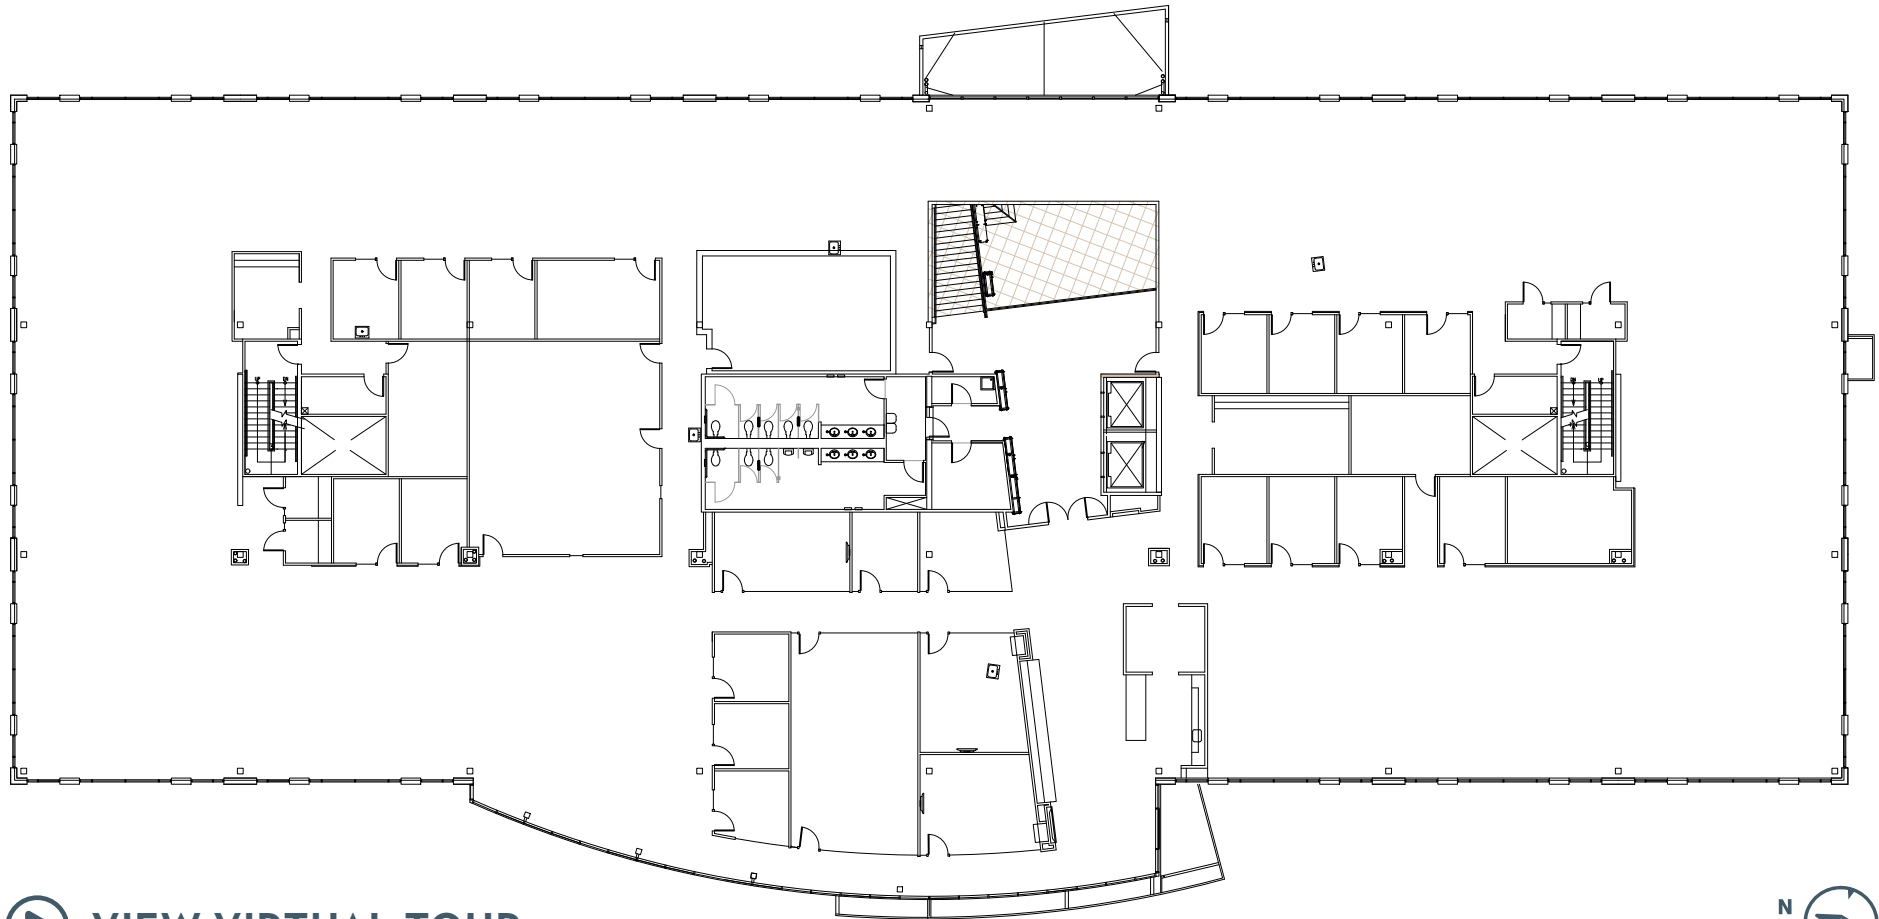

CANYON POINTE

22213 30TH DR SE | BOTHELL, WASHINGTON

BUILDING A - SECOND FLOOR

29,091 RSF

 [VIEW VIRTUAL TOUR](#)

TYLER SLONE
(425) 274-4281
slone@broderickgroup.com

DAVID GREENWOOD
(206) 512-7386
greenwood@broderickgroup.com